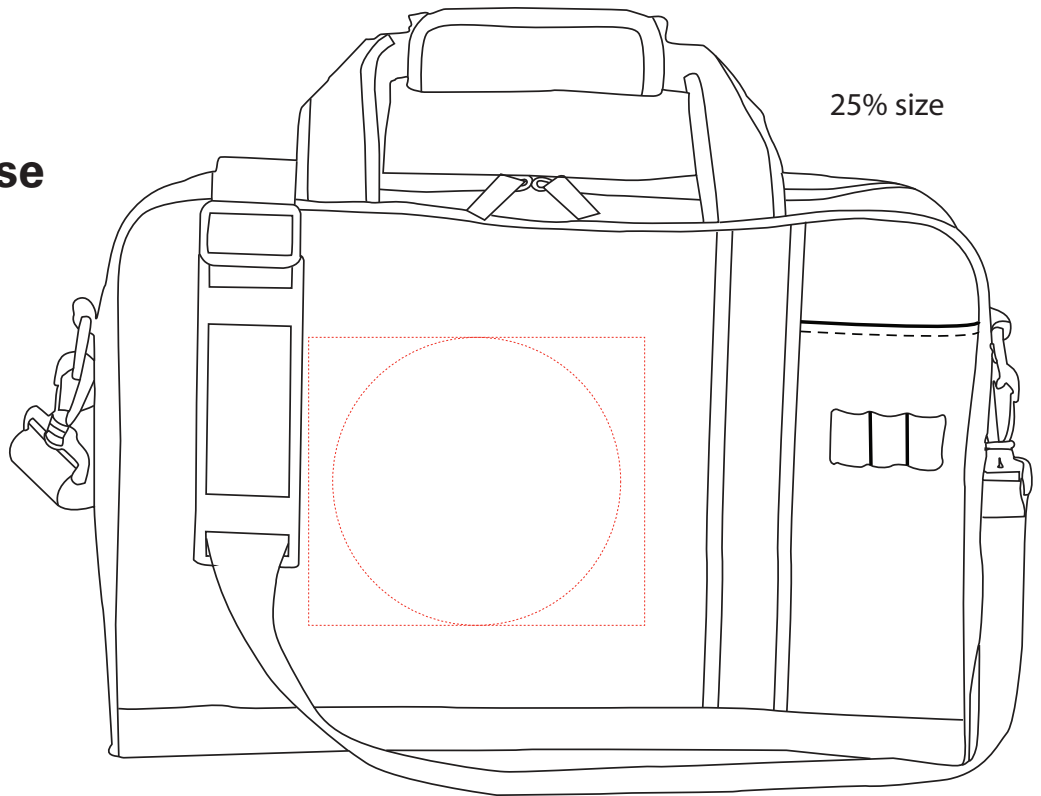

BG535

Loop Business Case

Imprint area: 6" H x 7" W

Embroider area: 6" dia.

25% size

100% size