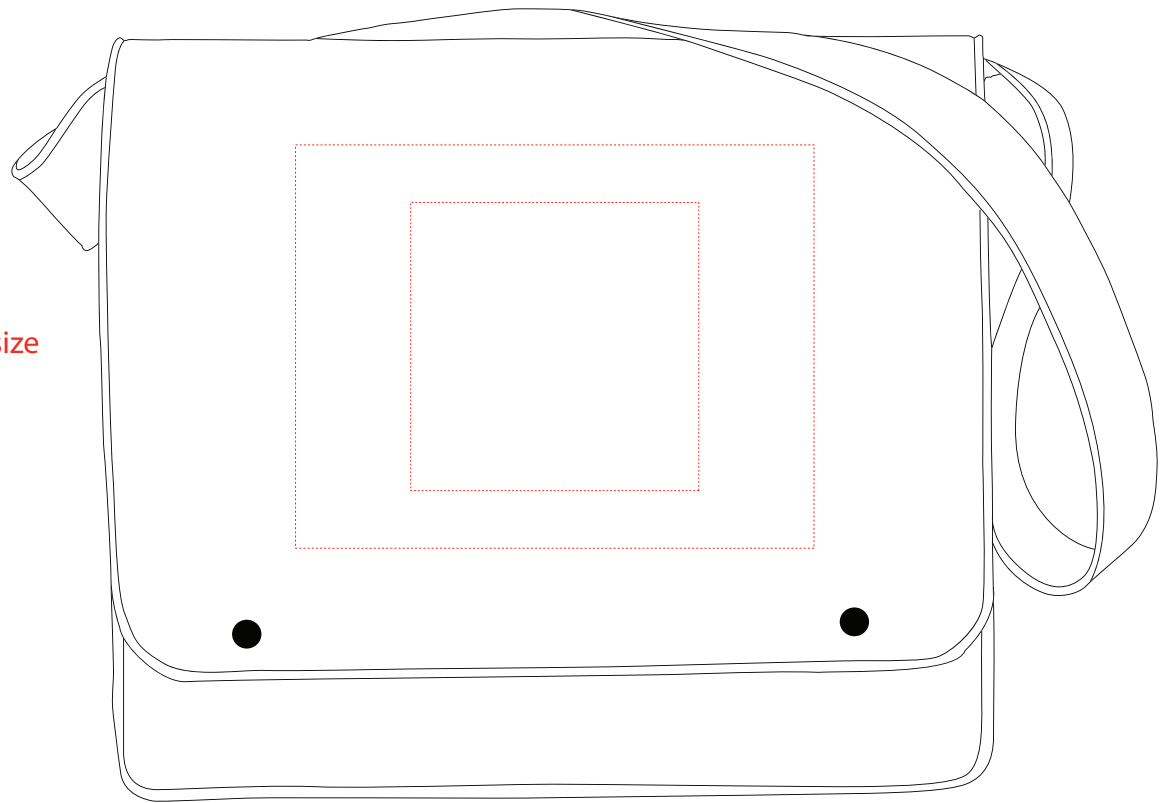

BG545

Terra Verde Messenger

Imprinted: 7"H x 9"W

4CP Imprinted: 5"H x 5"W

30% size

100% size

Dotted line shows imprint area and will not print.