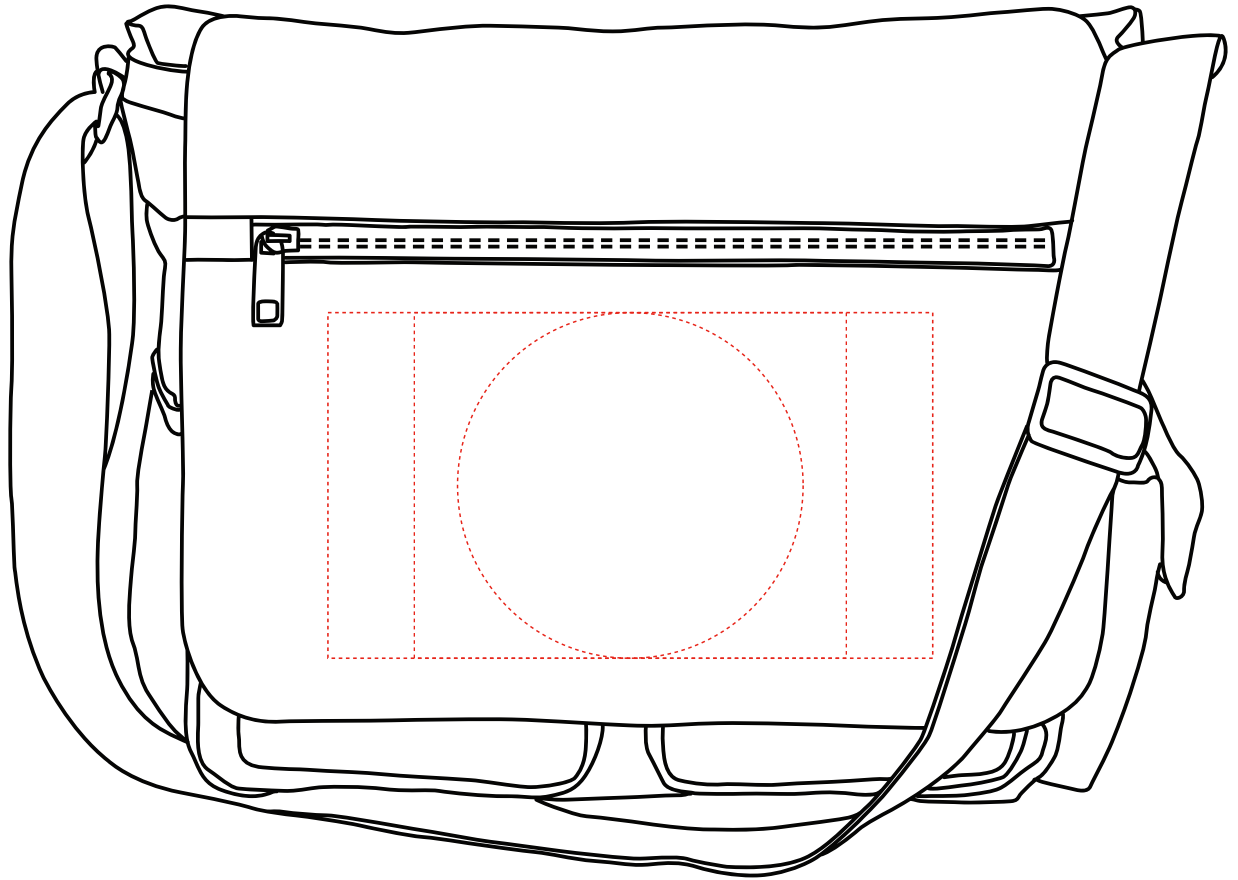

BG546

Soho Messenger Bag

Imprinted: 4"H x 7"W

4CP: 4"H x 5"W

Emb: 4" Dia

45% size

100% size