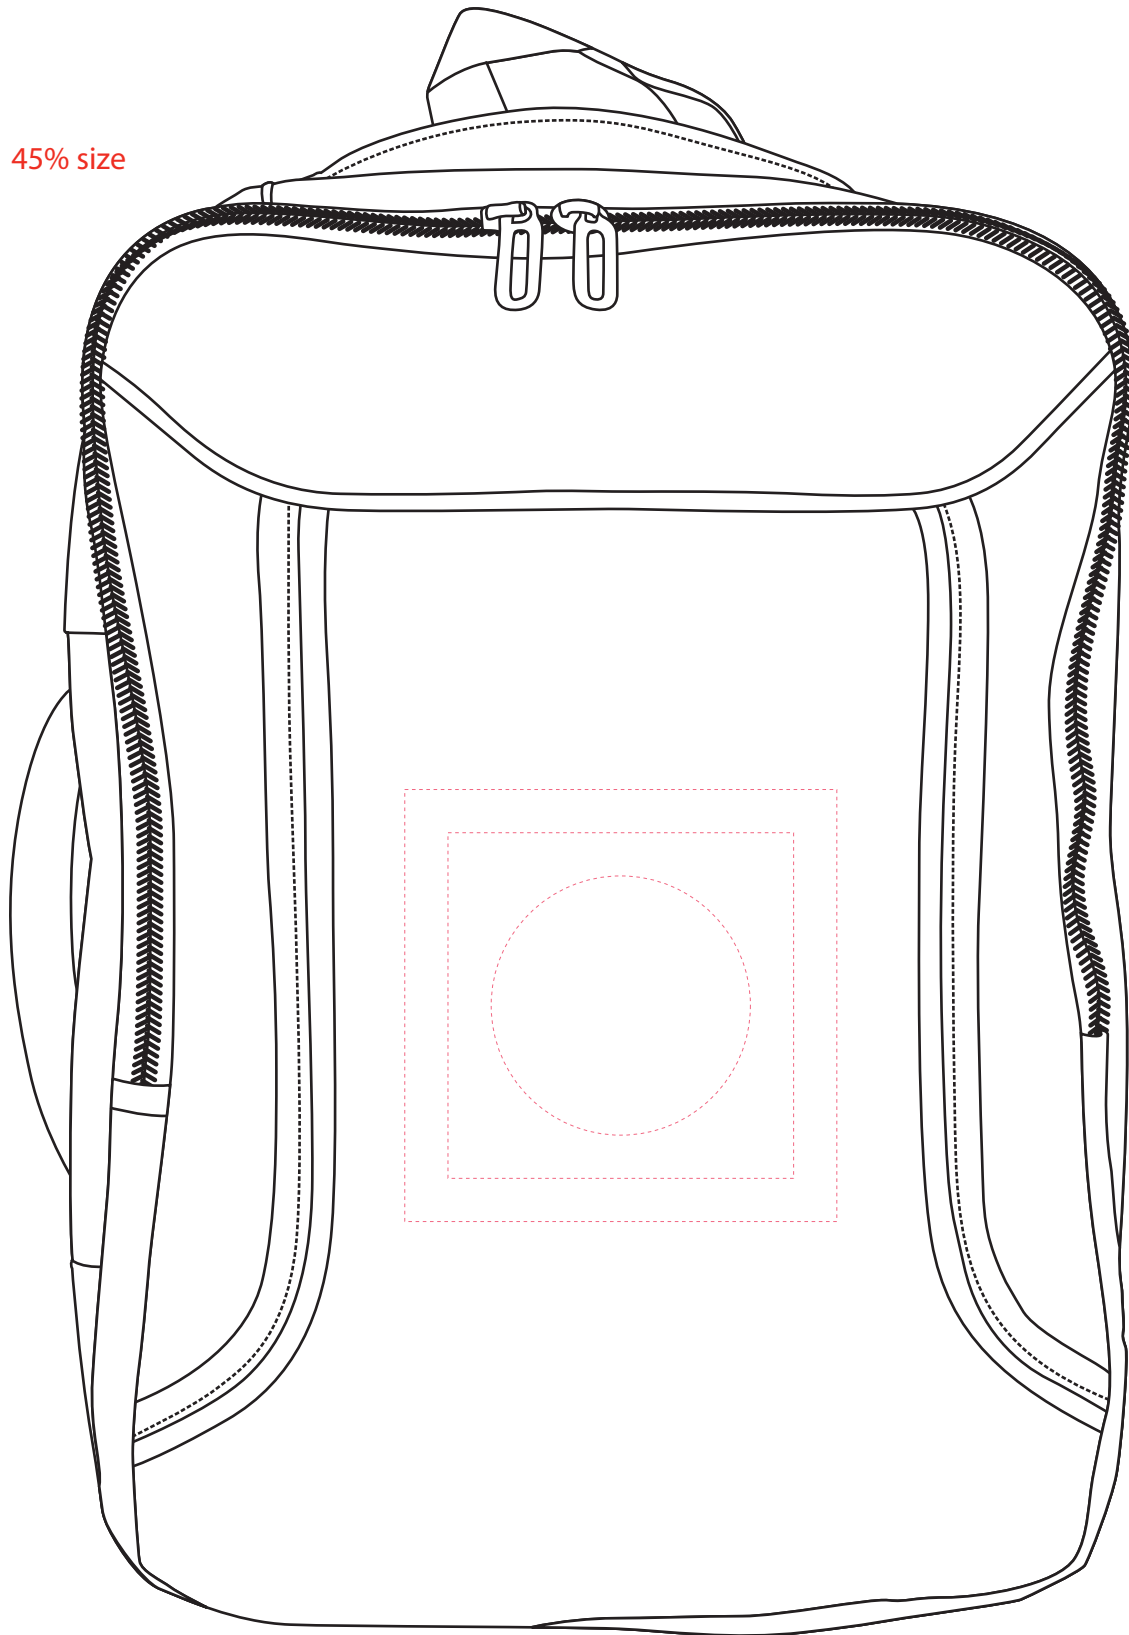

BG554

Backpack / Messenger Bag

1 Color Imprint Area: 4 x 4

4cp Imprint Area: 5 x 5

Embroidered Imprint Area: 3" diameter

45% size

Dotted line shows imprint area and will not print.