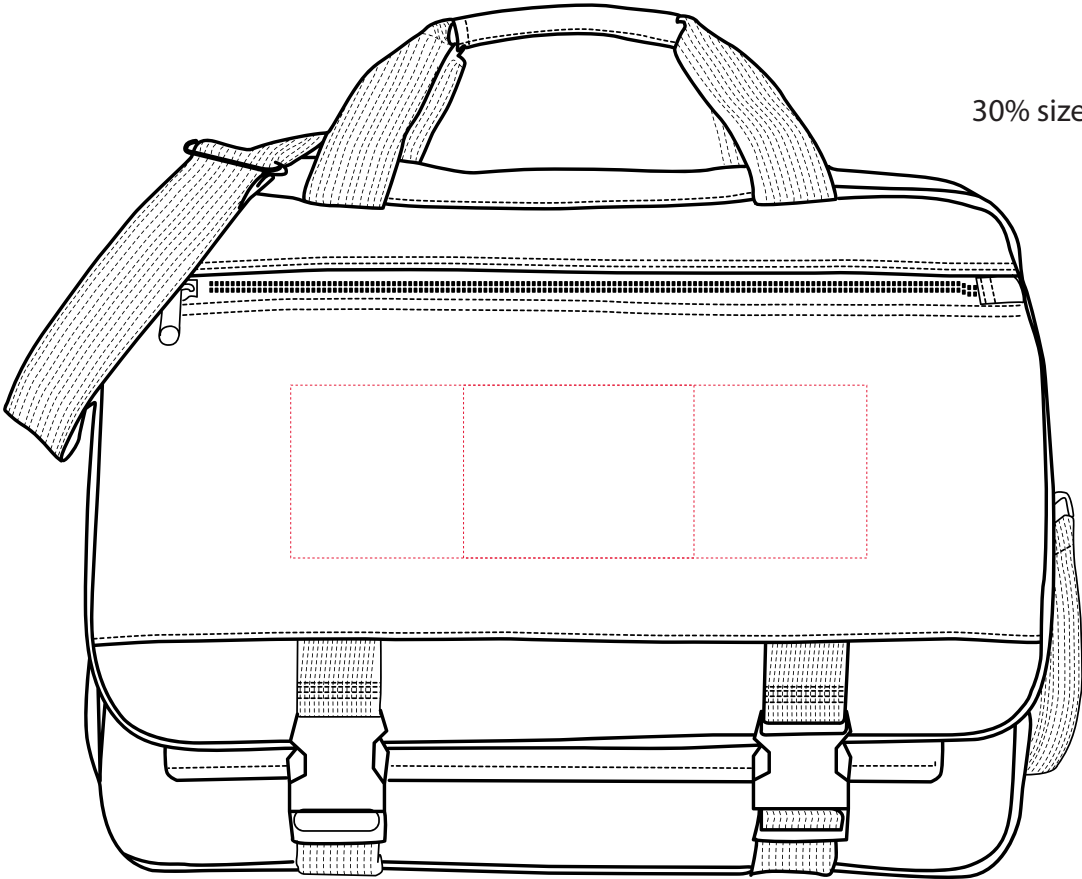

## Classic Attache

Imprinted Area: 3"H x 10"W

Embroidered Area: 3"H x 4"W

30% size

100% size