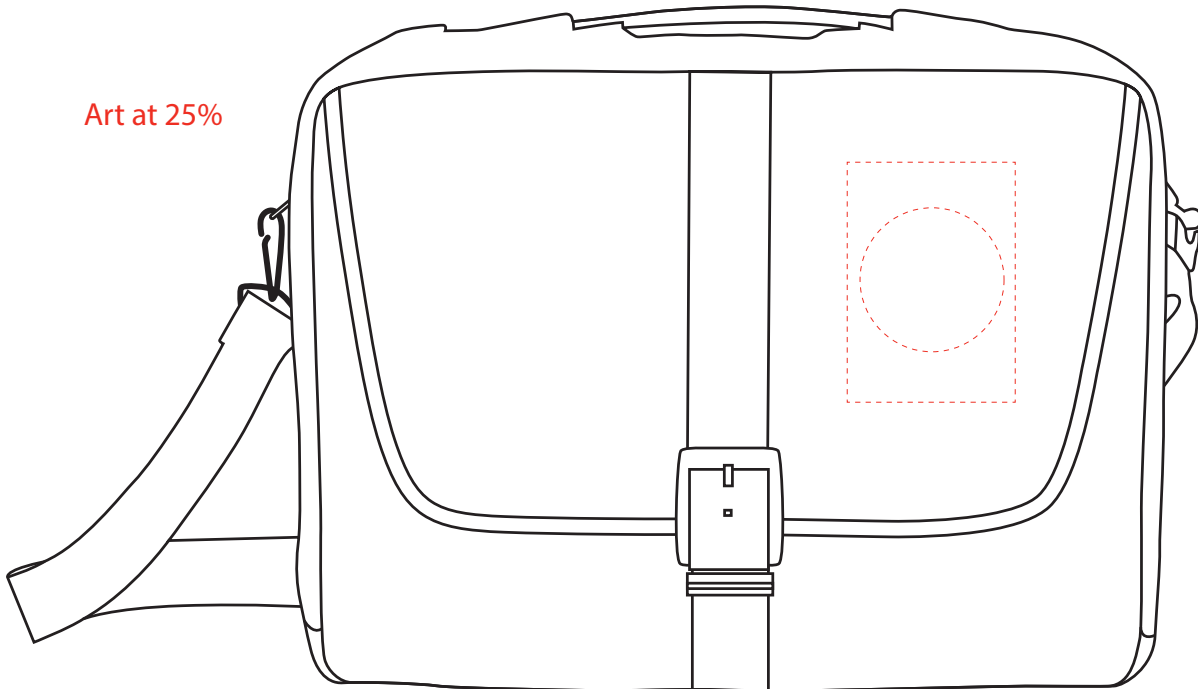

## Hamilton Compu-Tote

Imprint area: 5"H x 3.5"W

Embroidery: 3" Diameter

Art at 100%

Art at 25%

Dotted line shows imprint area and will not print.