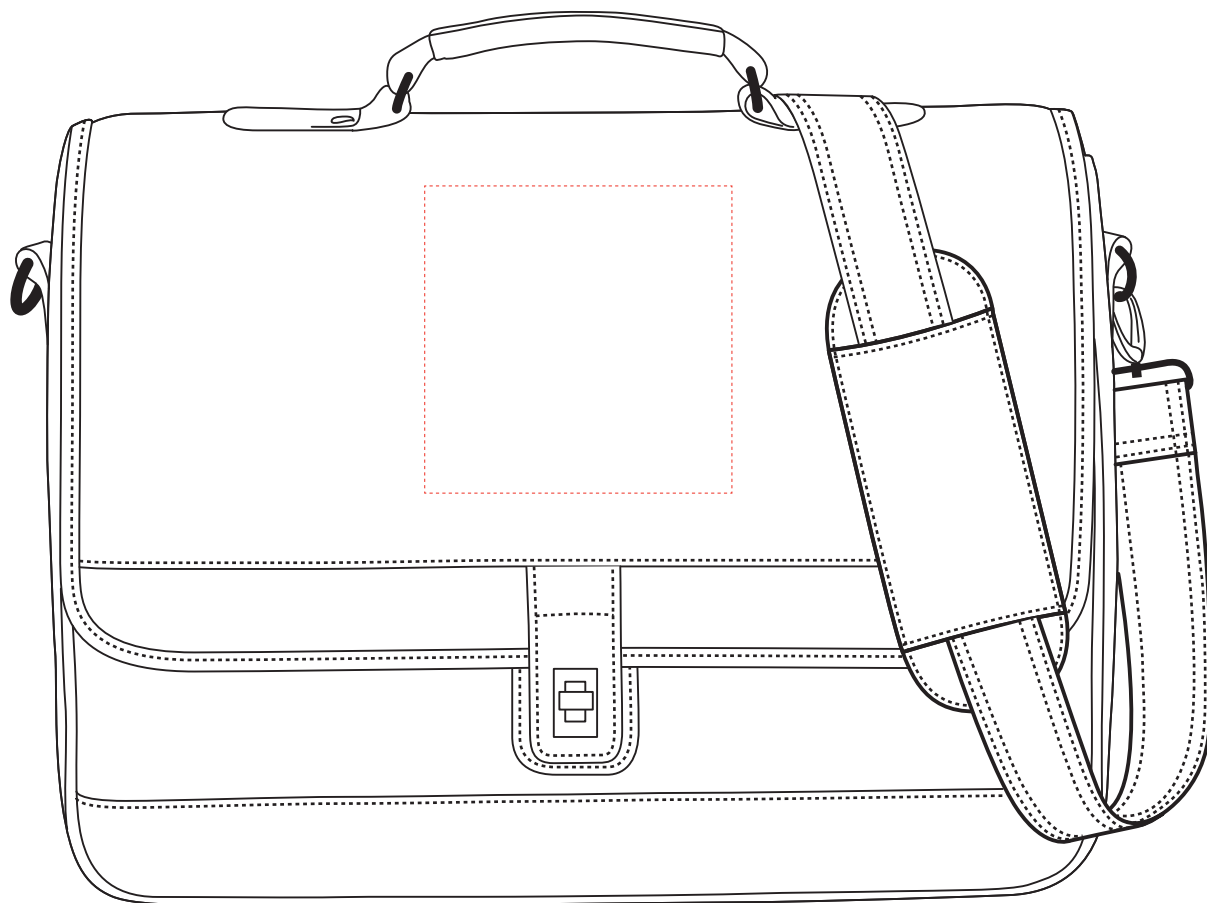

BG576

Hayden Compu-Case

Debossed area: 4" H x 4" W

40% size

100% size

Dotted line shows imprint area and will not print.