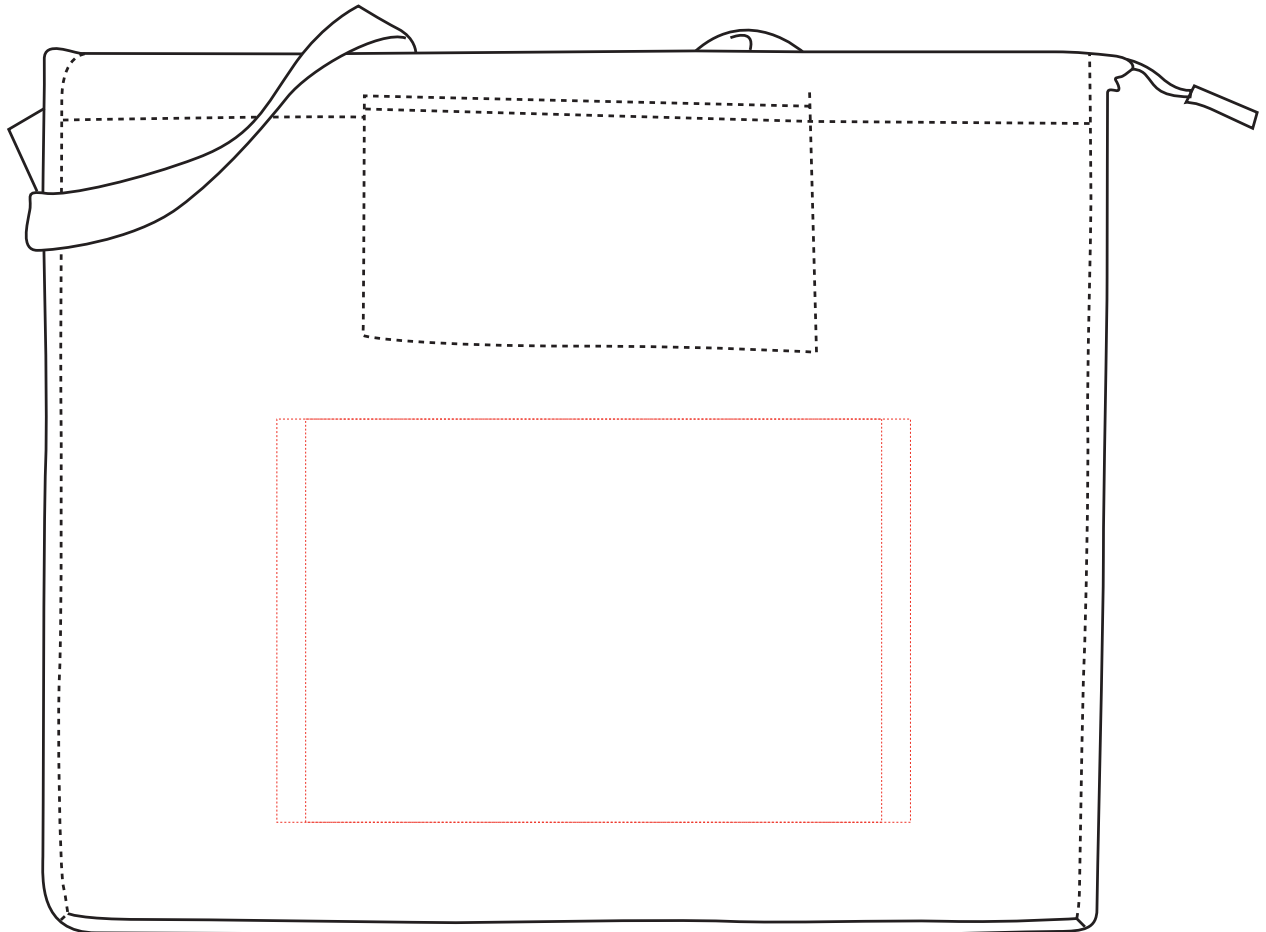

BG600

Show Tote

Imprinted: 7"H x 11"W

4CP Imprinted: 7"H x 10"W

50% size

30% size

Dotted line shows imprint area and will not print.