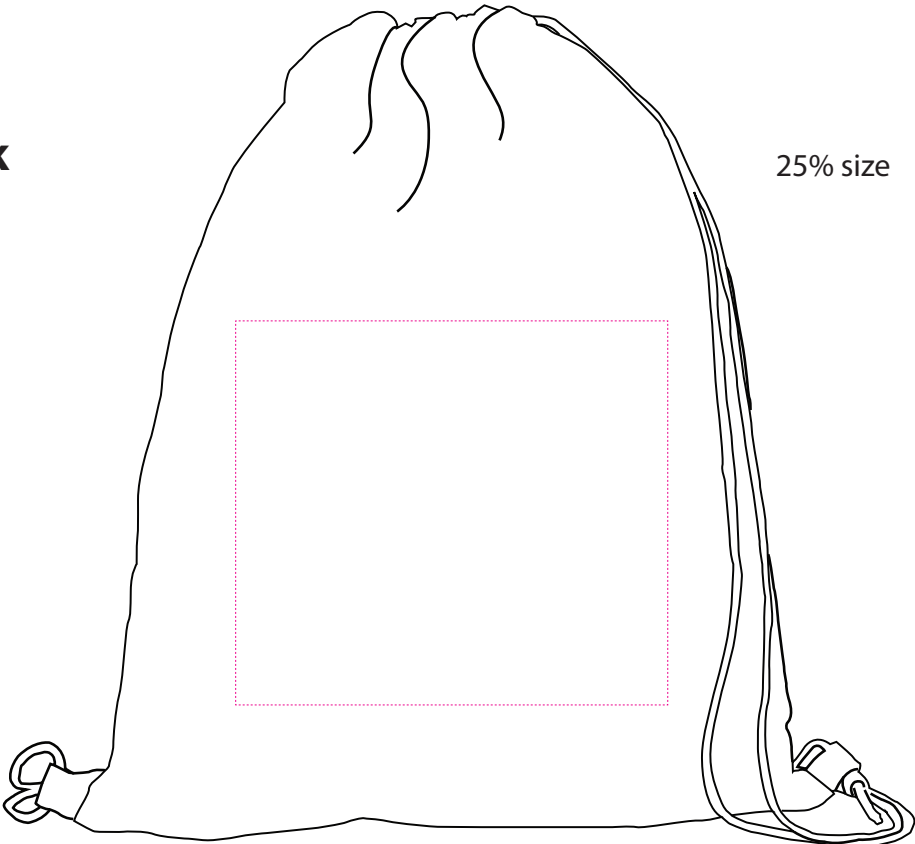

## Canyon Drawstring Backpack

Imprint area: 8" H x 9" W

25% size

100% size