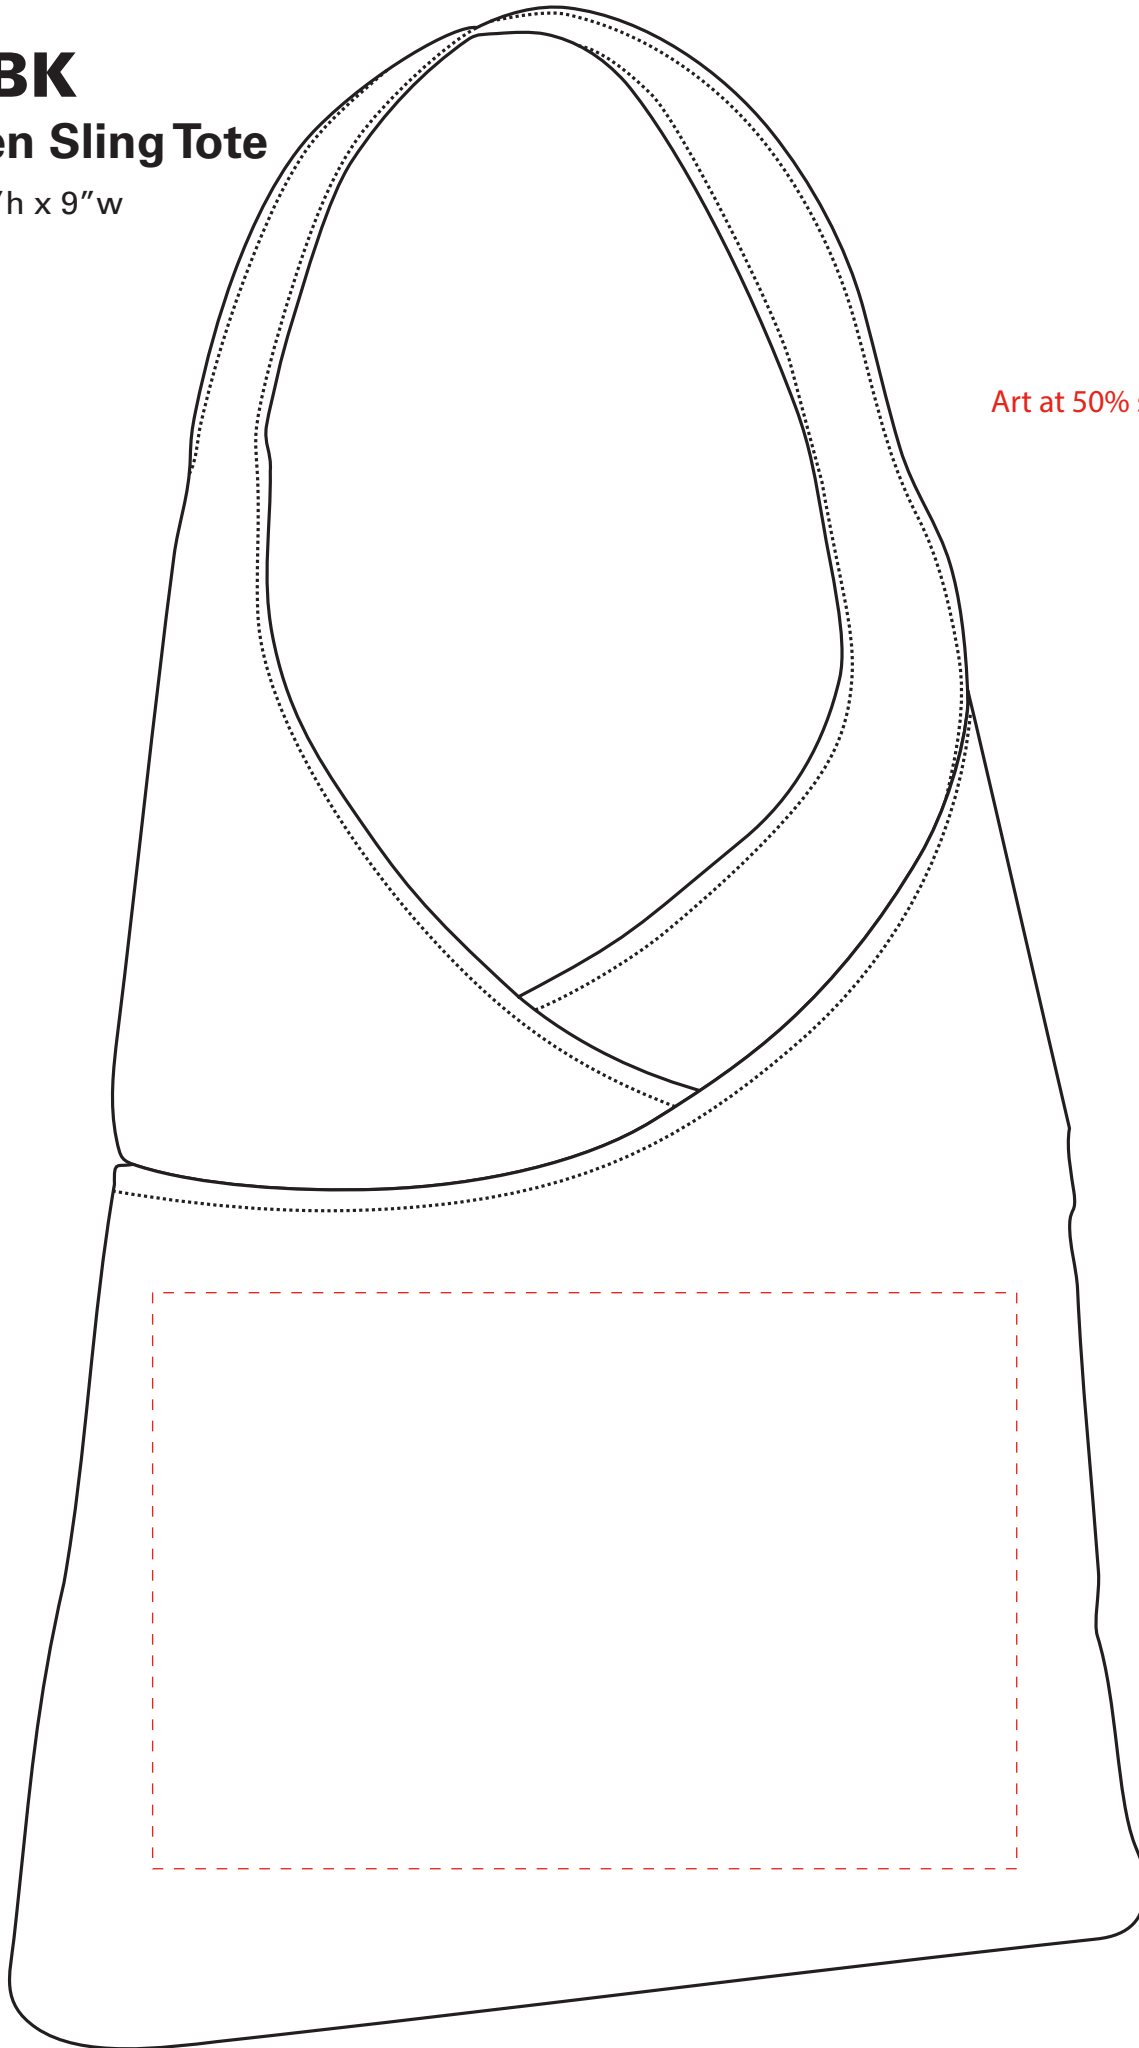

BG675BK

Non-Woven Sling Tote

Imprint area: 6" h x 9" w

Art at 50% size