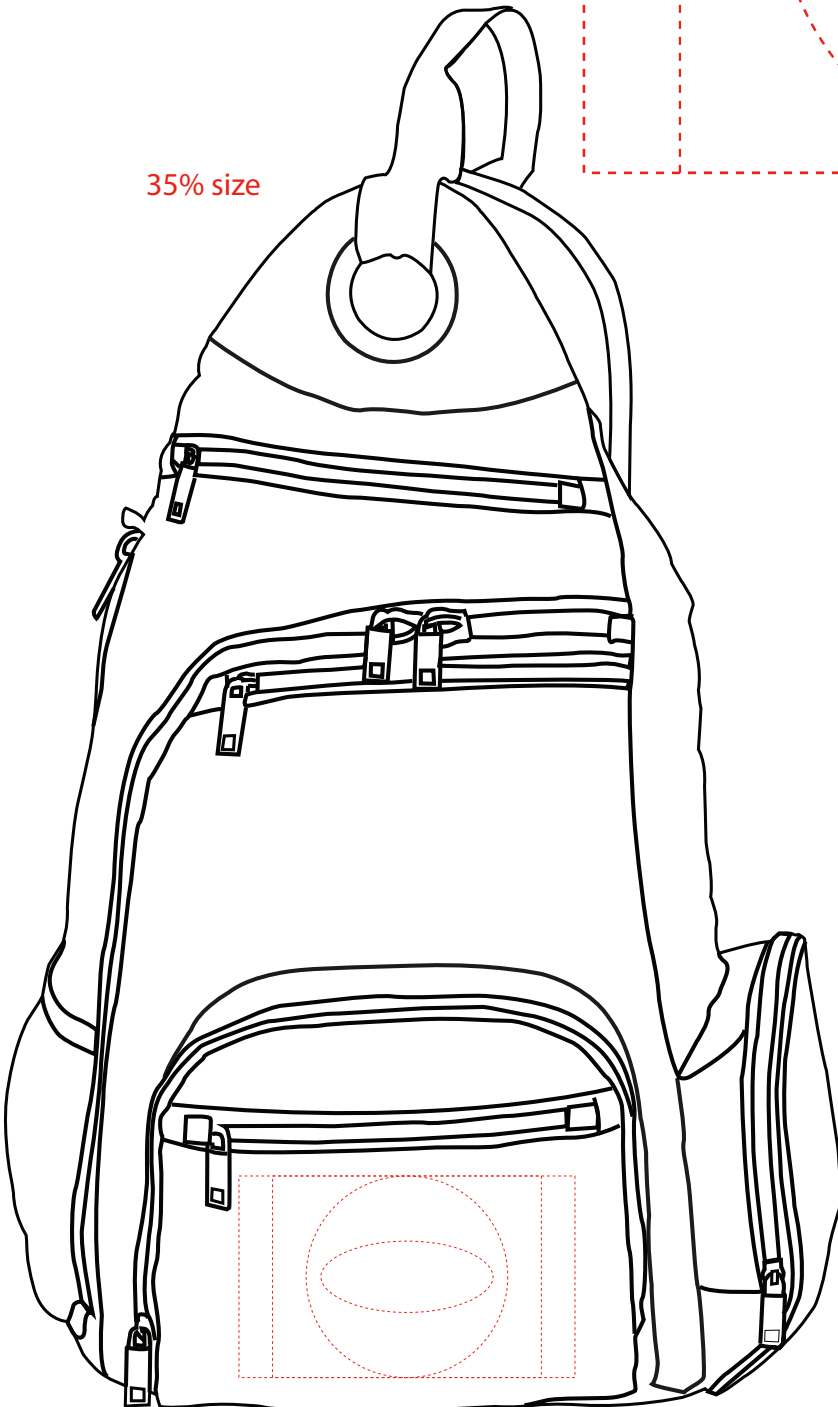

BG676

Arcturus Sling Backpack

Imprinted: 3"H x 4"W

4CP Imprint: 3"H x 5"W

Embroidery: 3" Diameter

Dome: 1.25"H x 2.75"W

100% size

35% size

Dotted line shows imprint area and will not print.