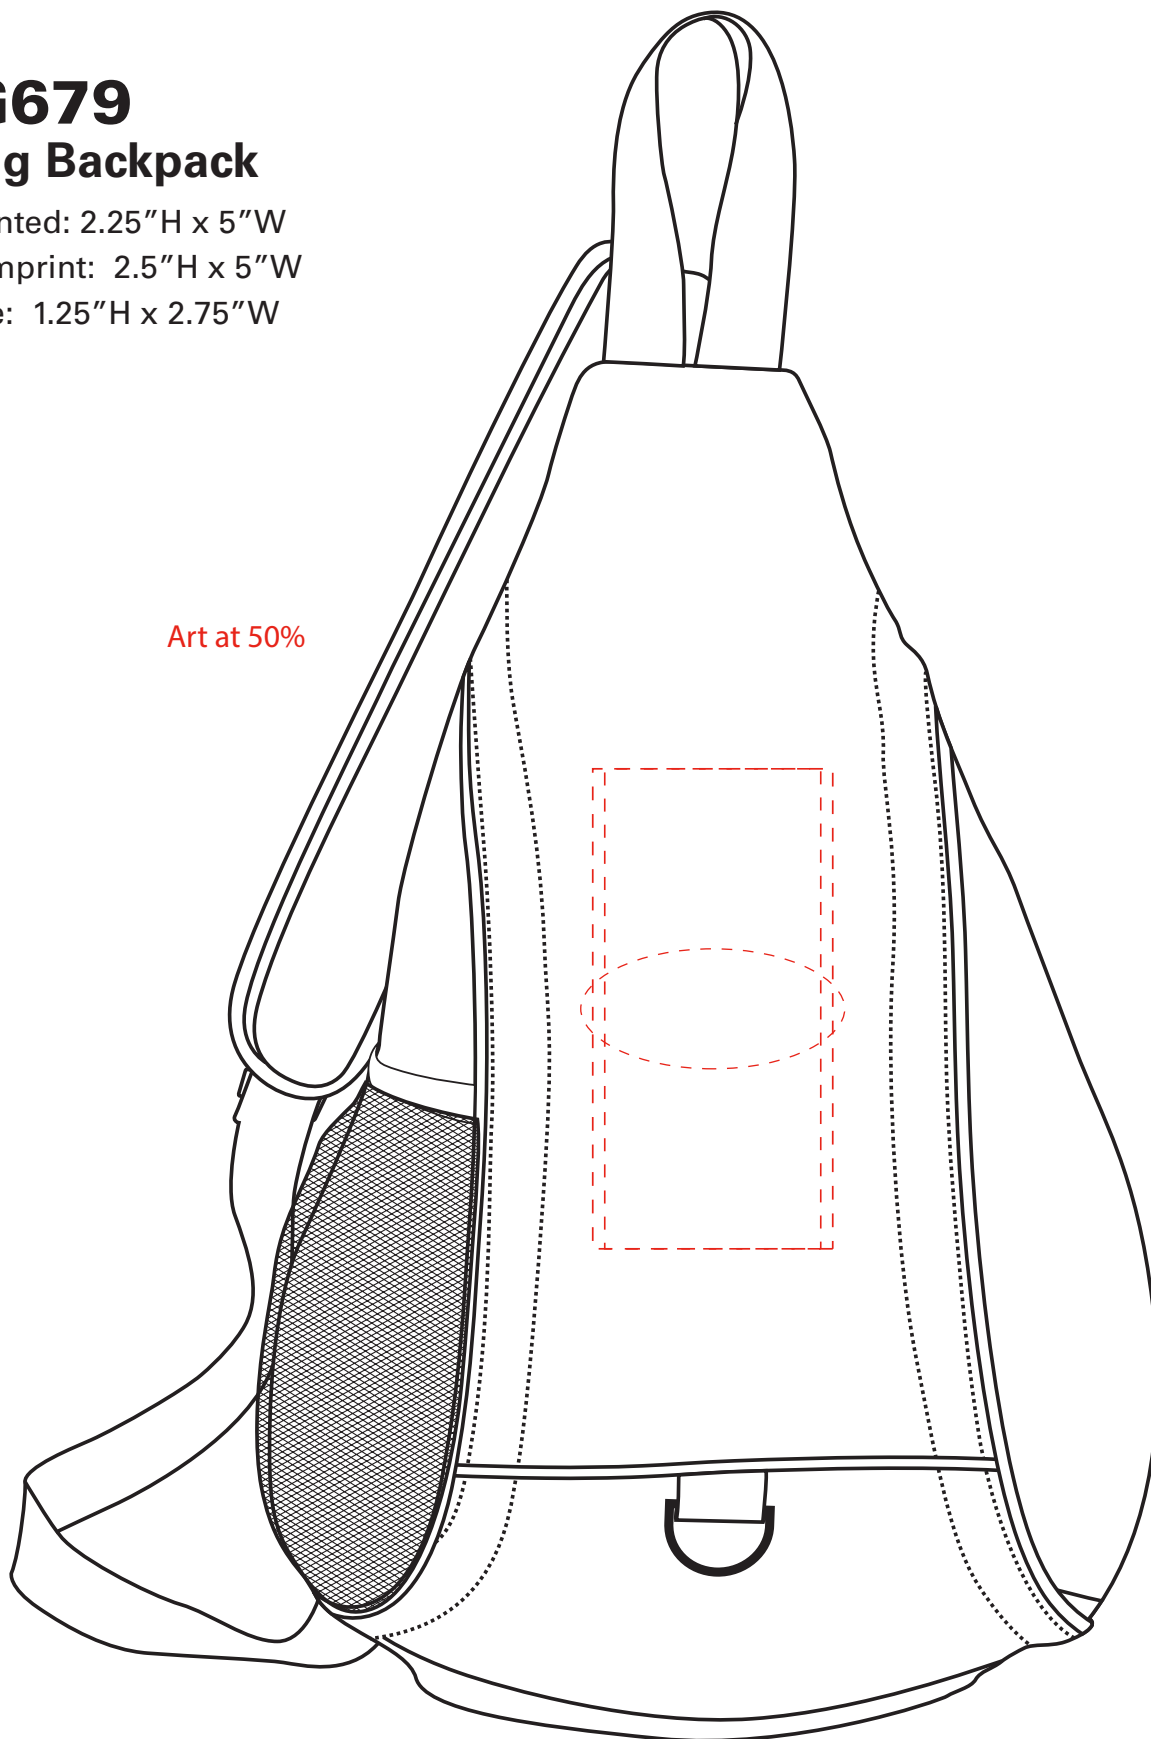

BG679

Sling Backpack

Imprinted: 2.25"H x 5"W

4cp Imprint: 2.5"H x 5"W

Dome: 1.25"H x 2.75"W

Art at 50%

Dotted line shows imprint area and will not print.