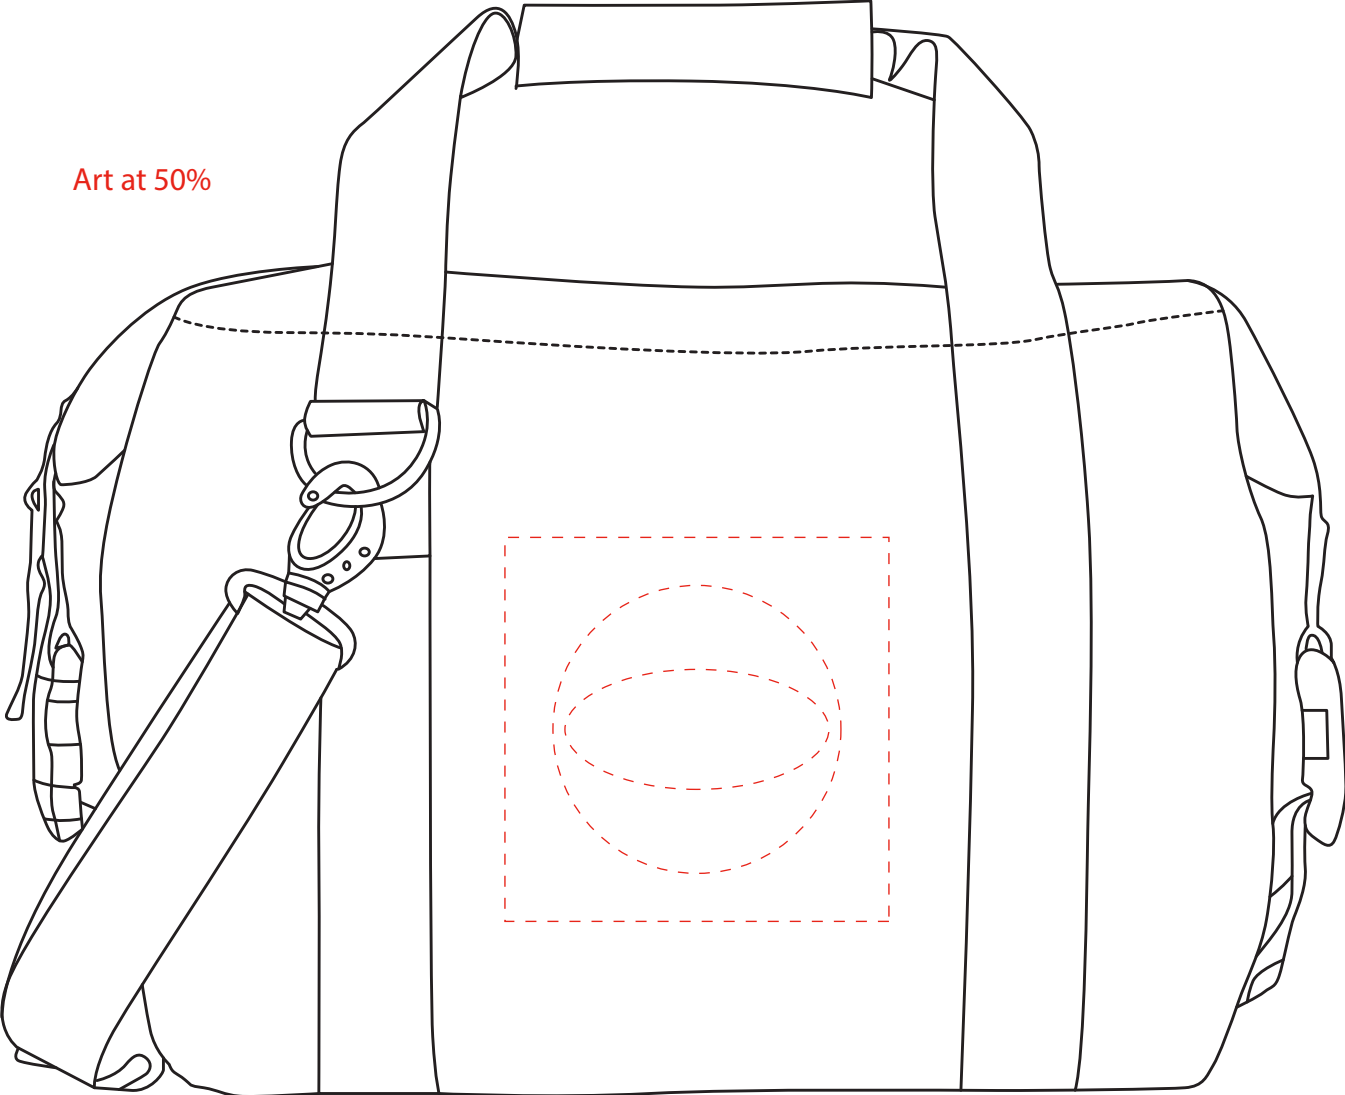

## Ice River Pro Cooler

Imprint area: 4" H X 4" W

Embroidery: 3" Diameter

Dome: 1.25"H x 2.75"W

Art at 50%

Dotted line shows imprint area and will not print.