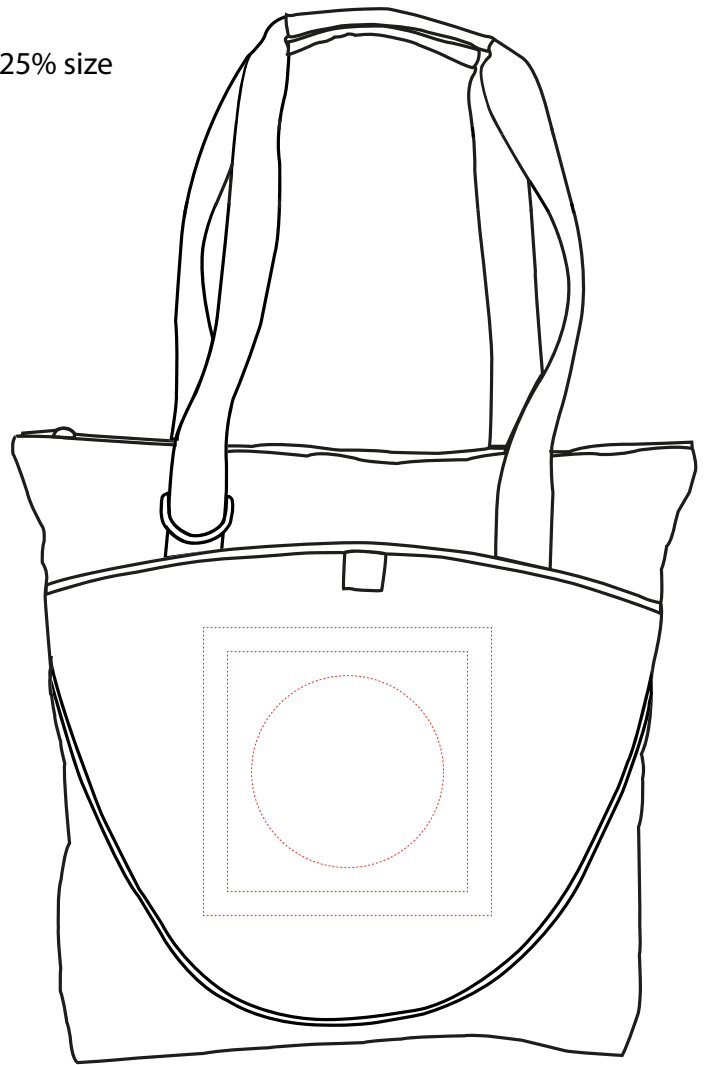

BG748

The Uptown Tote

Imprint area: 6" H x 6" W

4CP: 5" H x 5" W

Embroidered: 4" Diameter

25% size

100% size