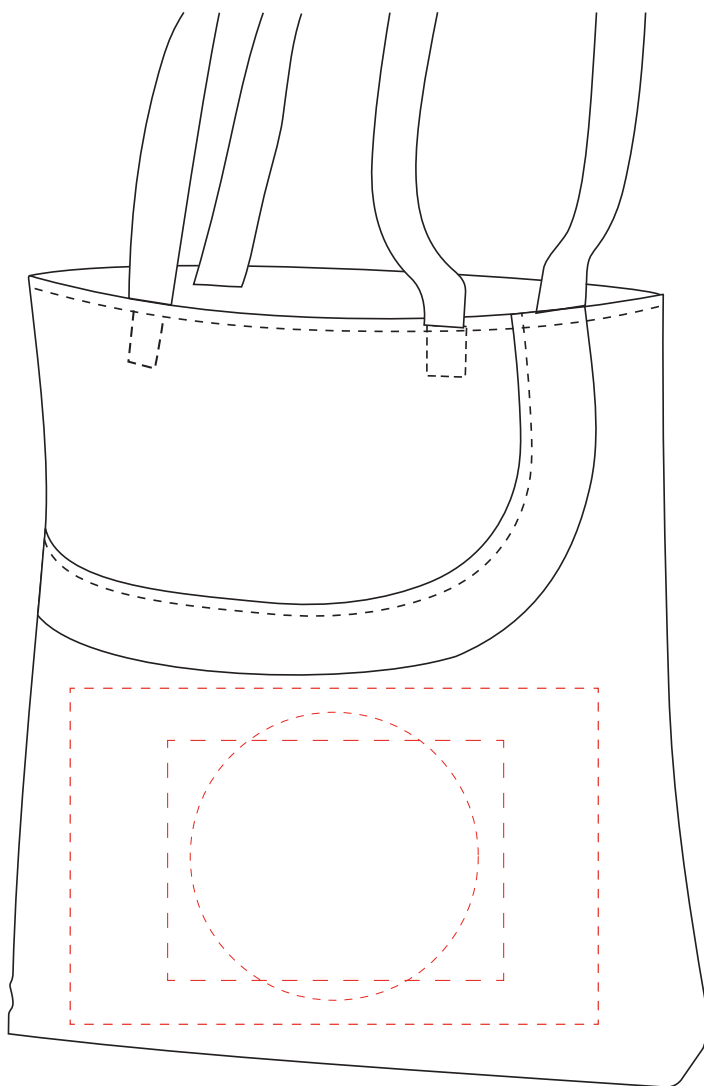

BG852

The Hook Tote

Imprinted: 7"H x 11"W

4CP Imprint: 5"H x 7"W

Embroidery: 6" Diameter

Art at 40%

Art at 25%

Dotted line shows imprint area and will not print.