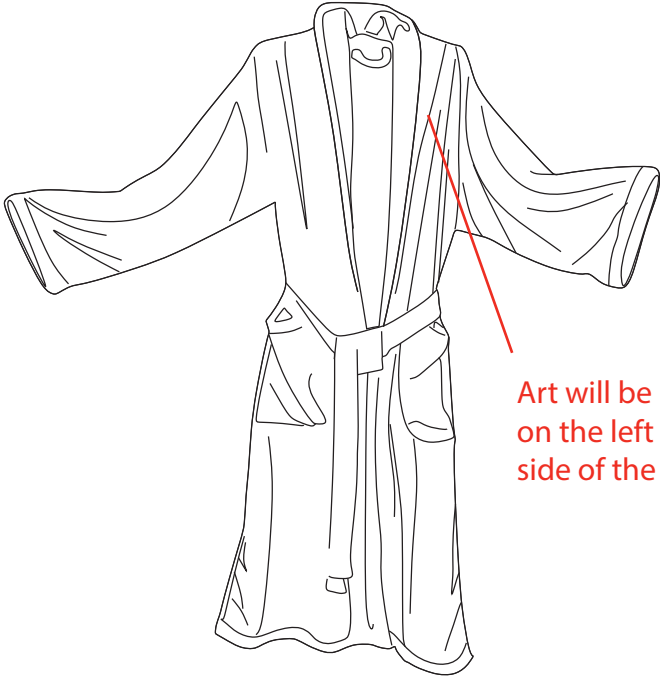

BG8900

Mink Soft Touch Robe

Embroidered: 4" diameter

Art will be placed on the left chest side of the robe.

Art at 100%

Dotted line shows imprint area and will not print.