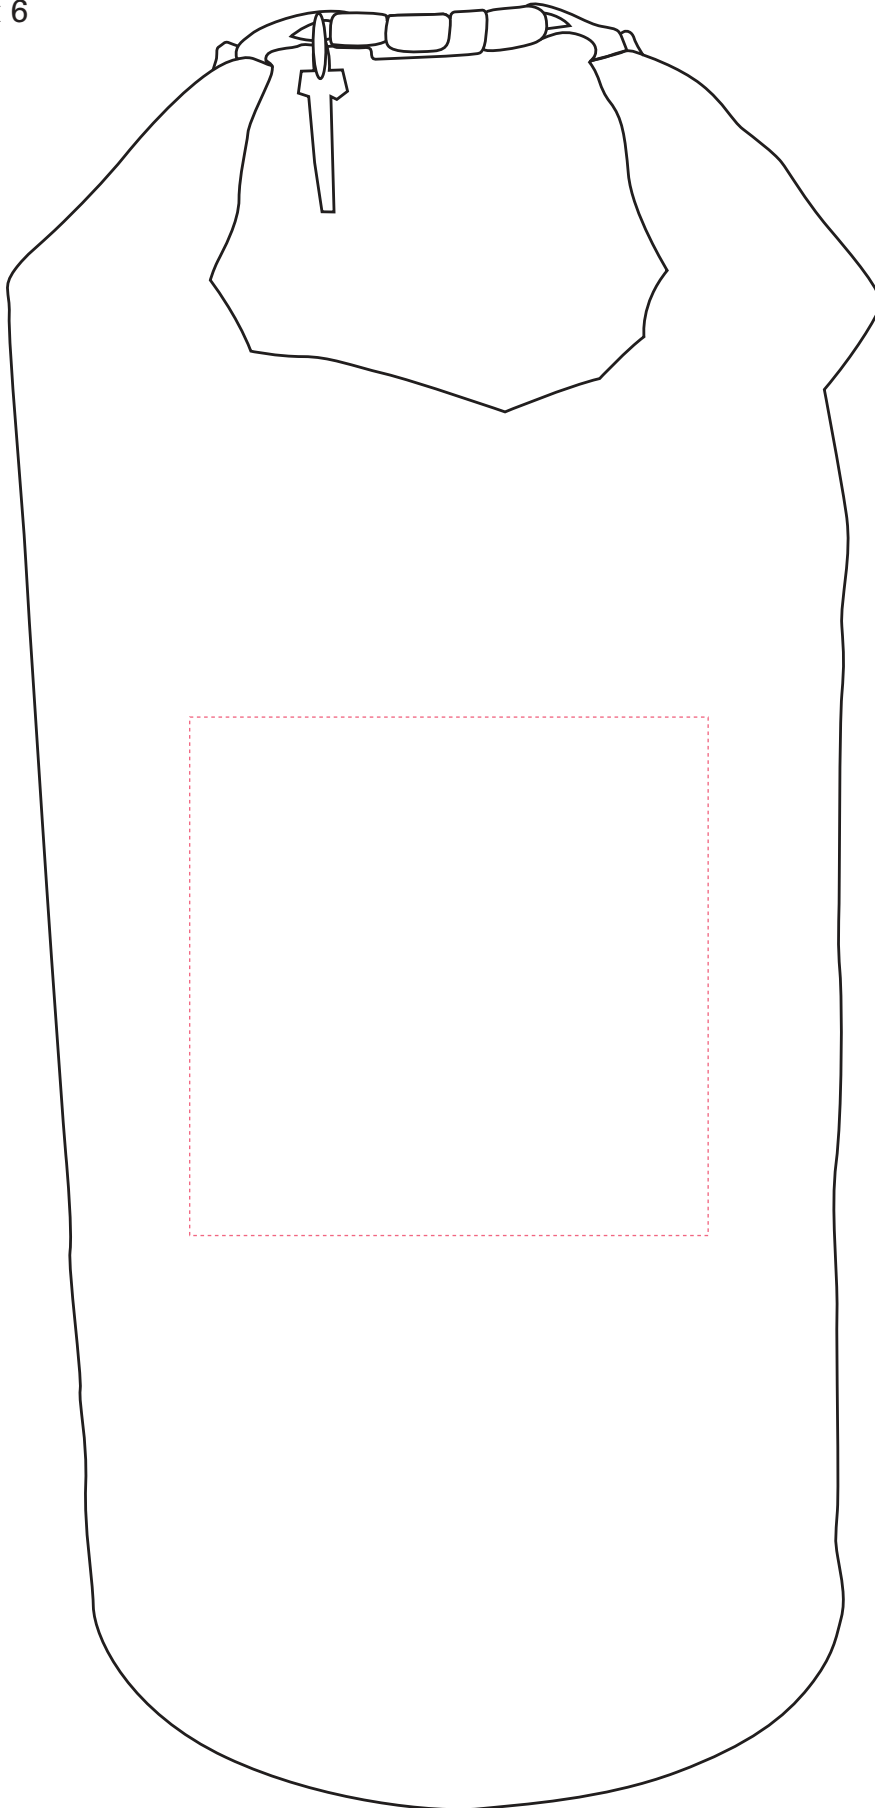

BG916

Waterproof Storage Bag

Imprint Area: 6 x 6

45% size

Dotted line shows imprint area and will not print.