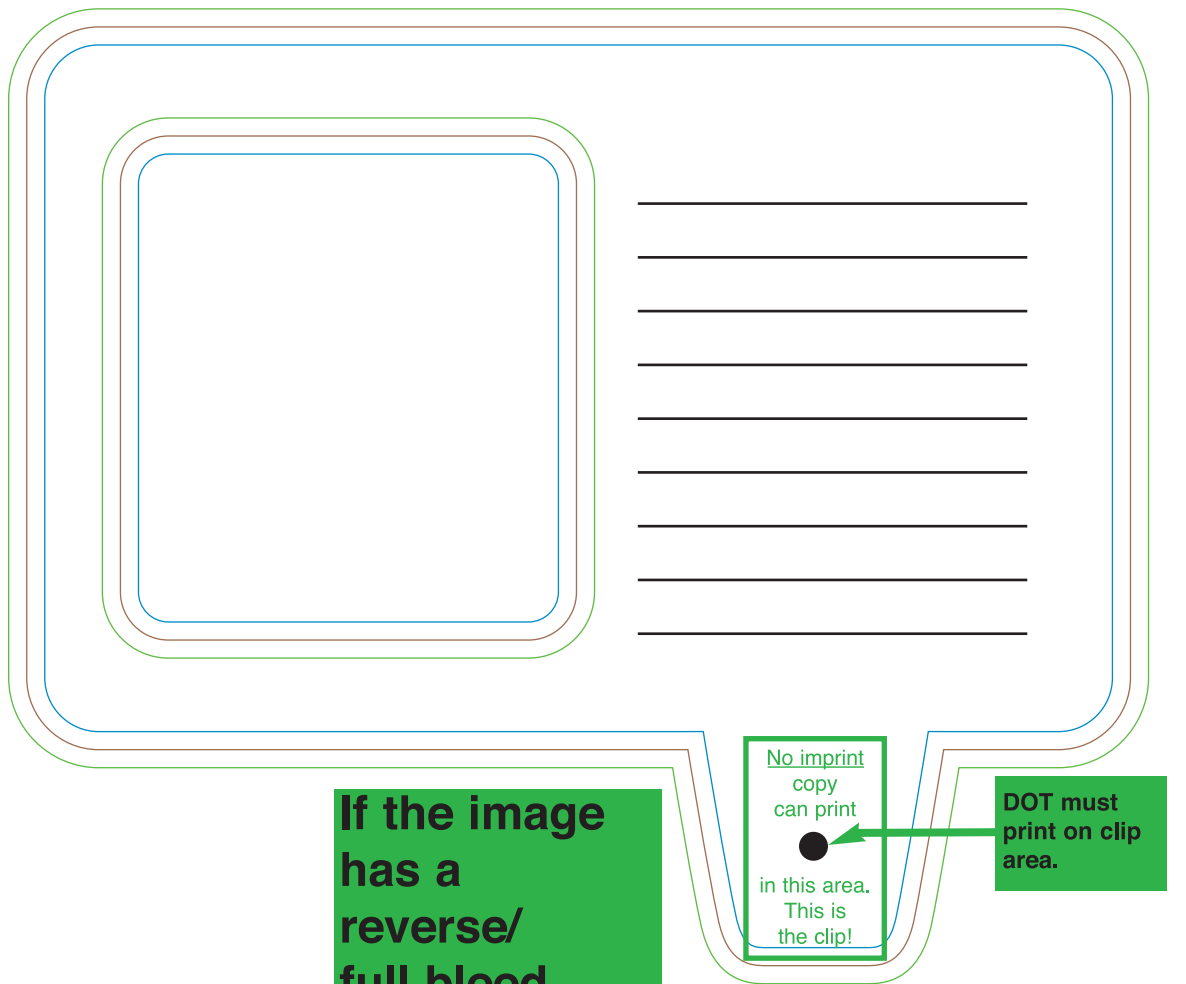

## Item Number: CLM06

Item Size: 4.889" X 5.75"

Imprint Area: 4.701" x 5.56"

Kiss Cut Size: 2.375" x 2.625"

Kiss Cut Imprint Area: 2.187" x 2.437"

This item includes stock graphics.

### BLEED AREA

Art intended to print to the edge must extend 3/32" outside die cut line.

### DIE CUT

Actual item size

### IMPRINT AREA

Art not intended to print to the edge must remain 3/32" inside die cut line.

If the image has a reverse/full bleed background the white box behind the dot needs to be used to block out the imprint.