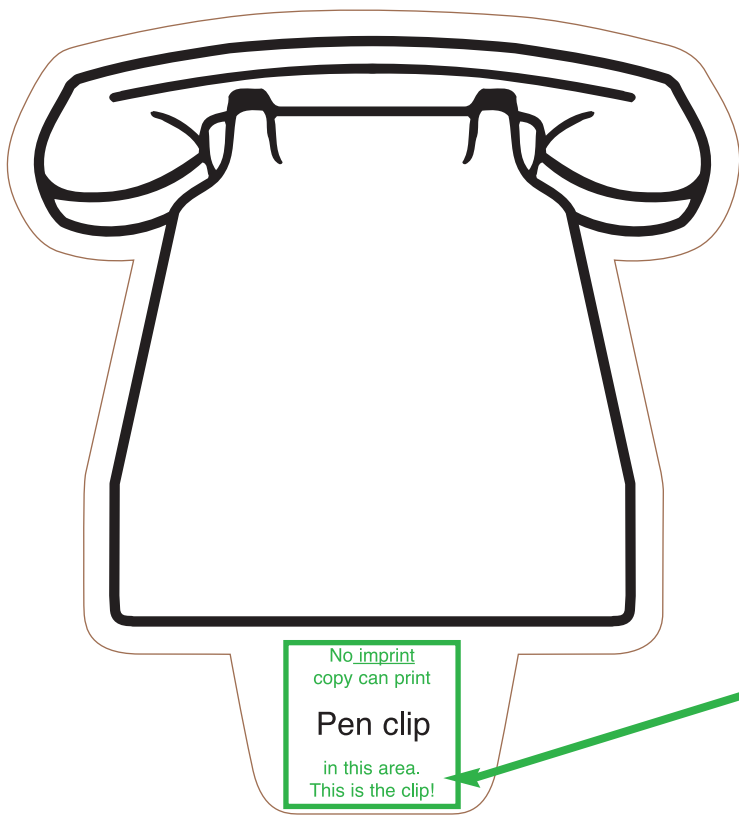

Artist Use Only: do not delete the following information!

Art intended to print to the edge must extend 3/32" outside the brown die line.
Art NOT intended to print to the edge must remain 3/32" inside the brown die line.

This item includes STOCK graphics.

**Pen Clip
must
print on clip
area.**

**If the image
has a
reverse/
full bleed
background
the white box
behind the
copy needs
to be used to
block out the
imprint.**