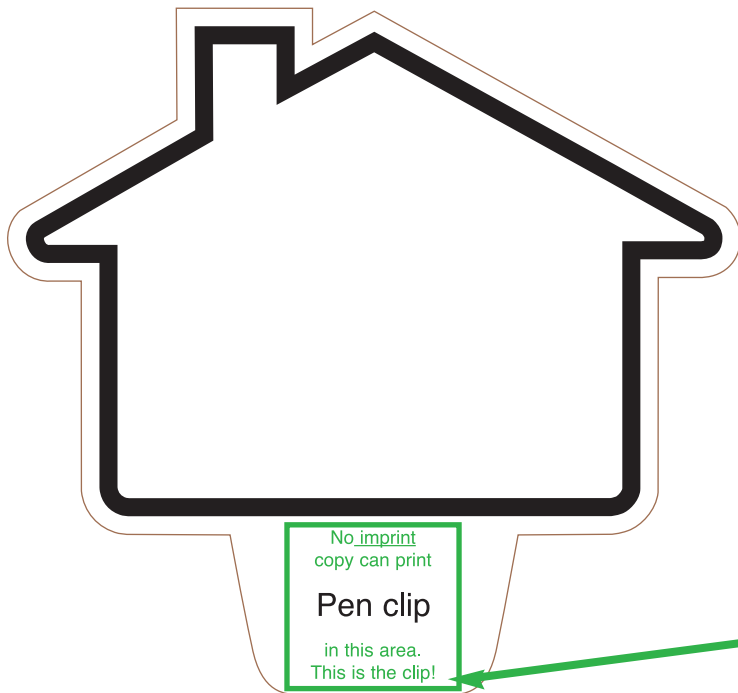

Artist Use Only: do not delete the following information!

Art intended to print to the edge must extend 3/32" outside the brown die line.
Art NOT intended to print to the edge must remain 3/32" inside the brown die line.

This item includes STOCK graphics.

Pen Clip
must
print on clip
area.

If the image
has a
reverse/
full bleed
background
the white box
behind the
copy needs
to be used to
block out the
imprint.