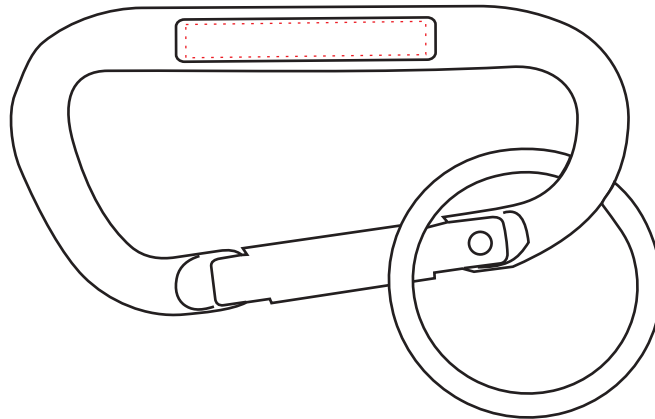

CR21 Camouflage Carabiner

Imprint area: 1.25W x .19H

Quantity: X

Dotted line shows imprint area and will not print.

This art proof shows the approximate size, color and placement of your imprint relative to the size of the item.