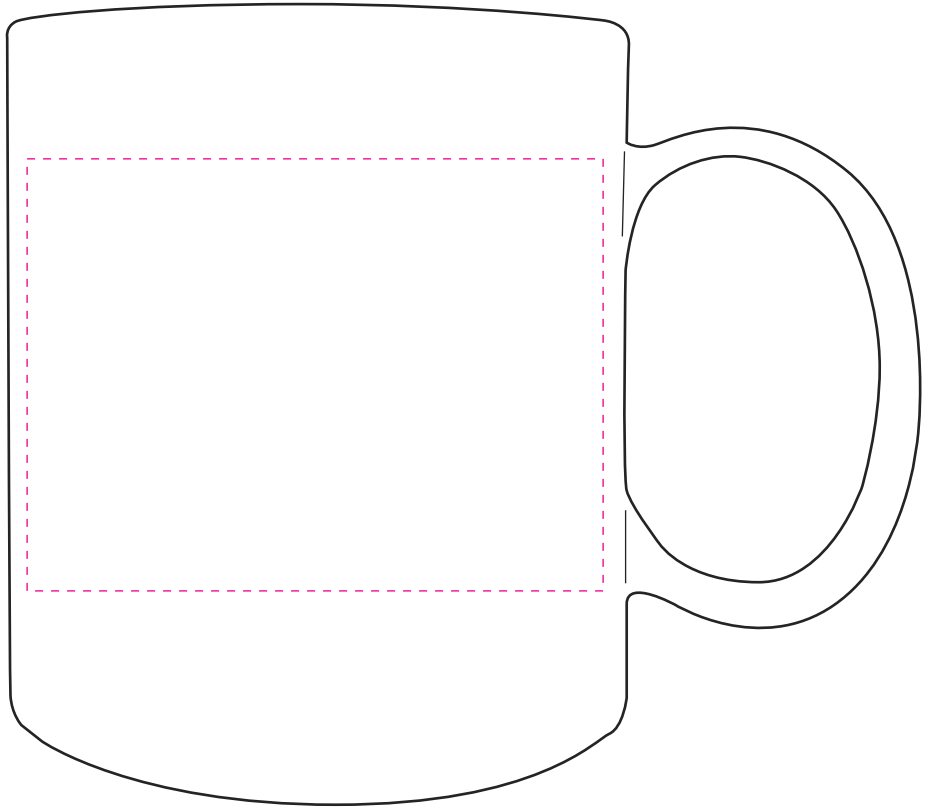

DWE12
Eco Friendly
Wheat Straw
Coffee Cup

Imprint Area: 2.25 x 3

Wrap: 2.25 x 7.6574

WRAP