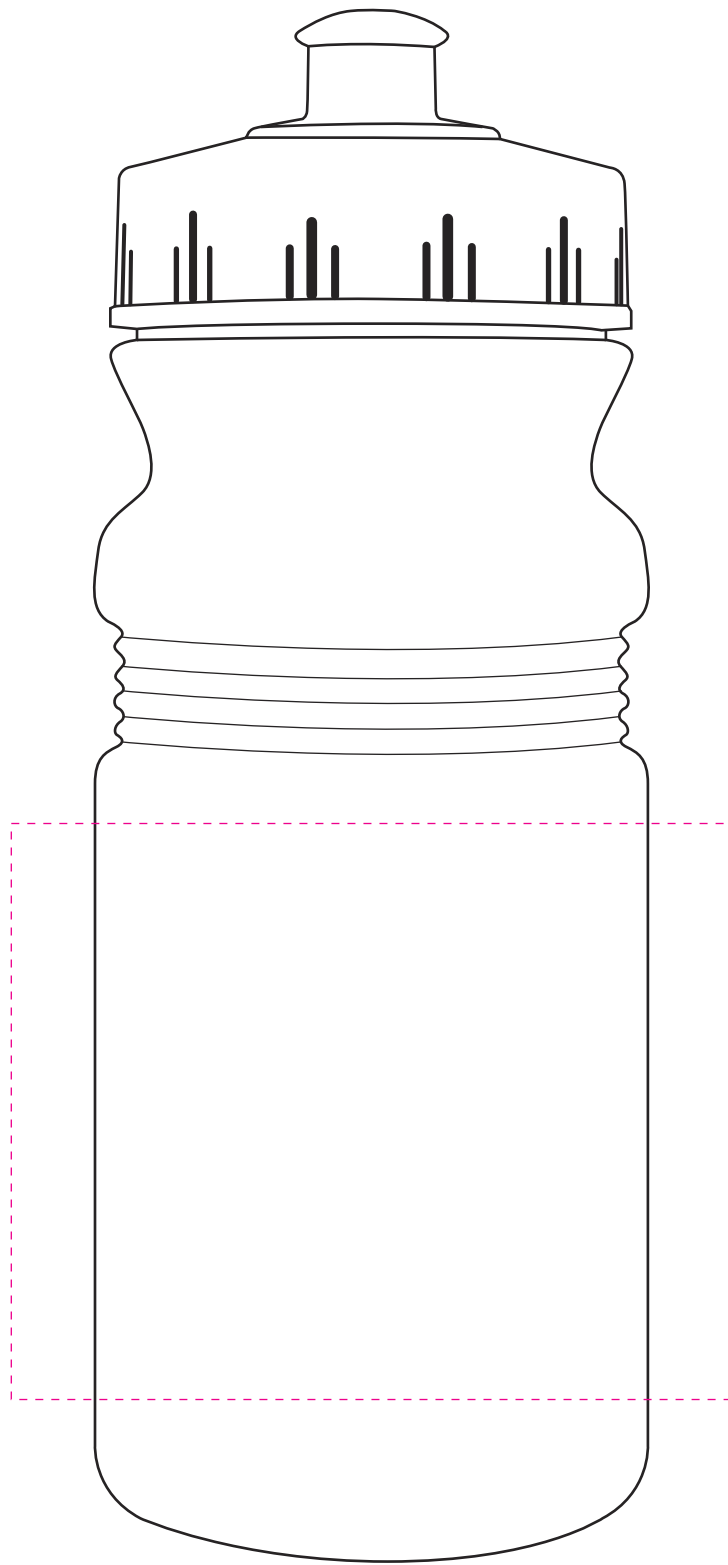

EV20WHI

Monterey 20 oz. Sports Bottle

Imprint Area: 3 x 3.75

Wrap: 3 x 8.9723

Wrap