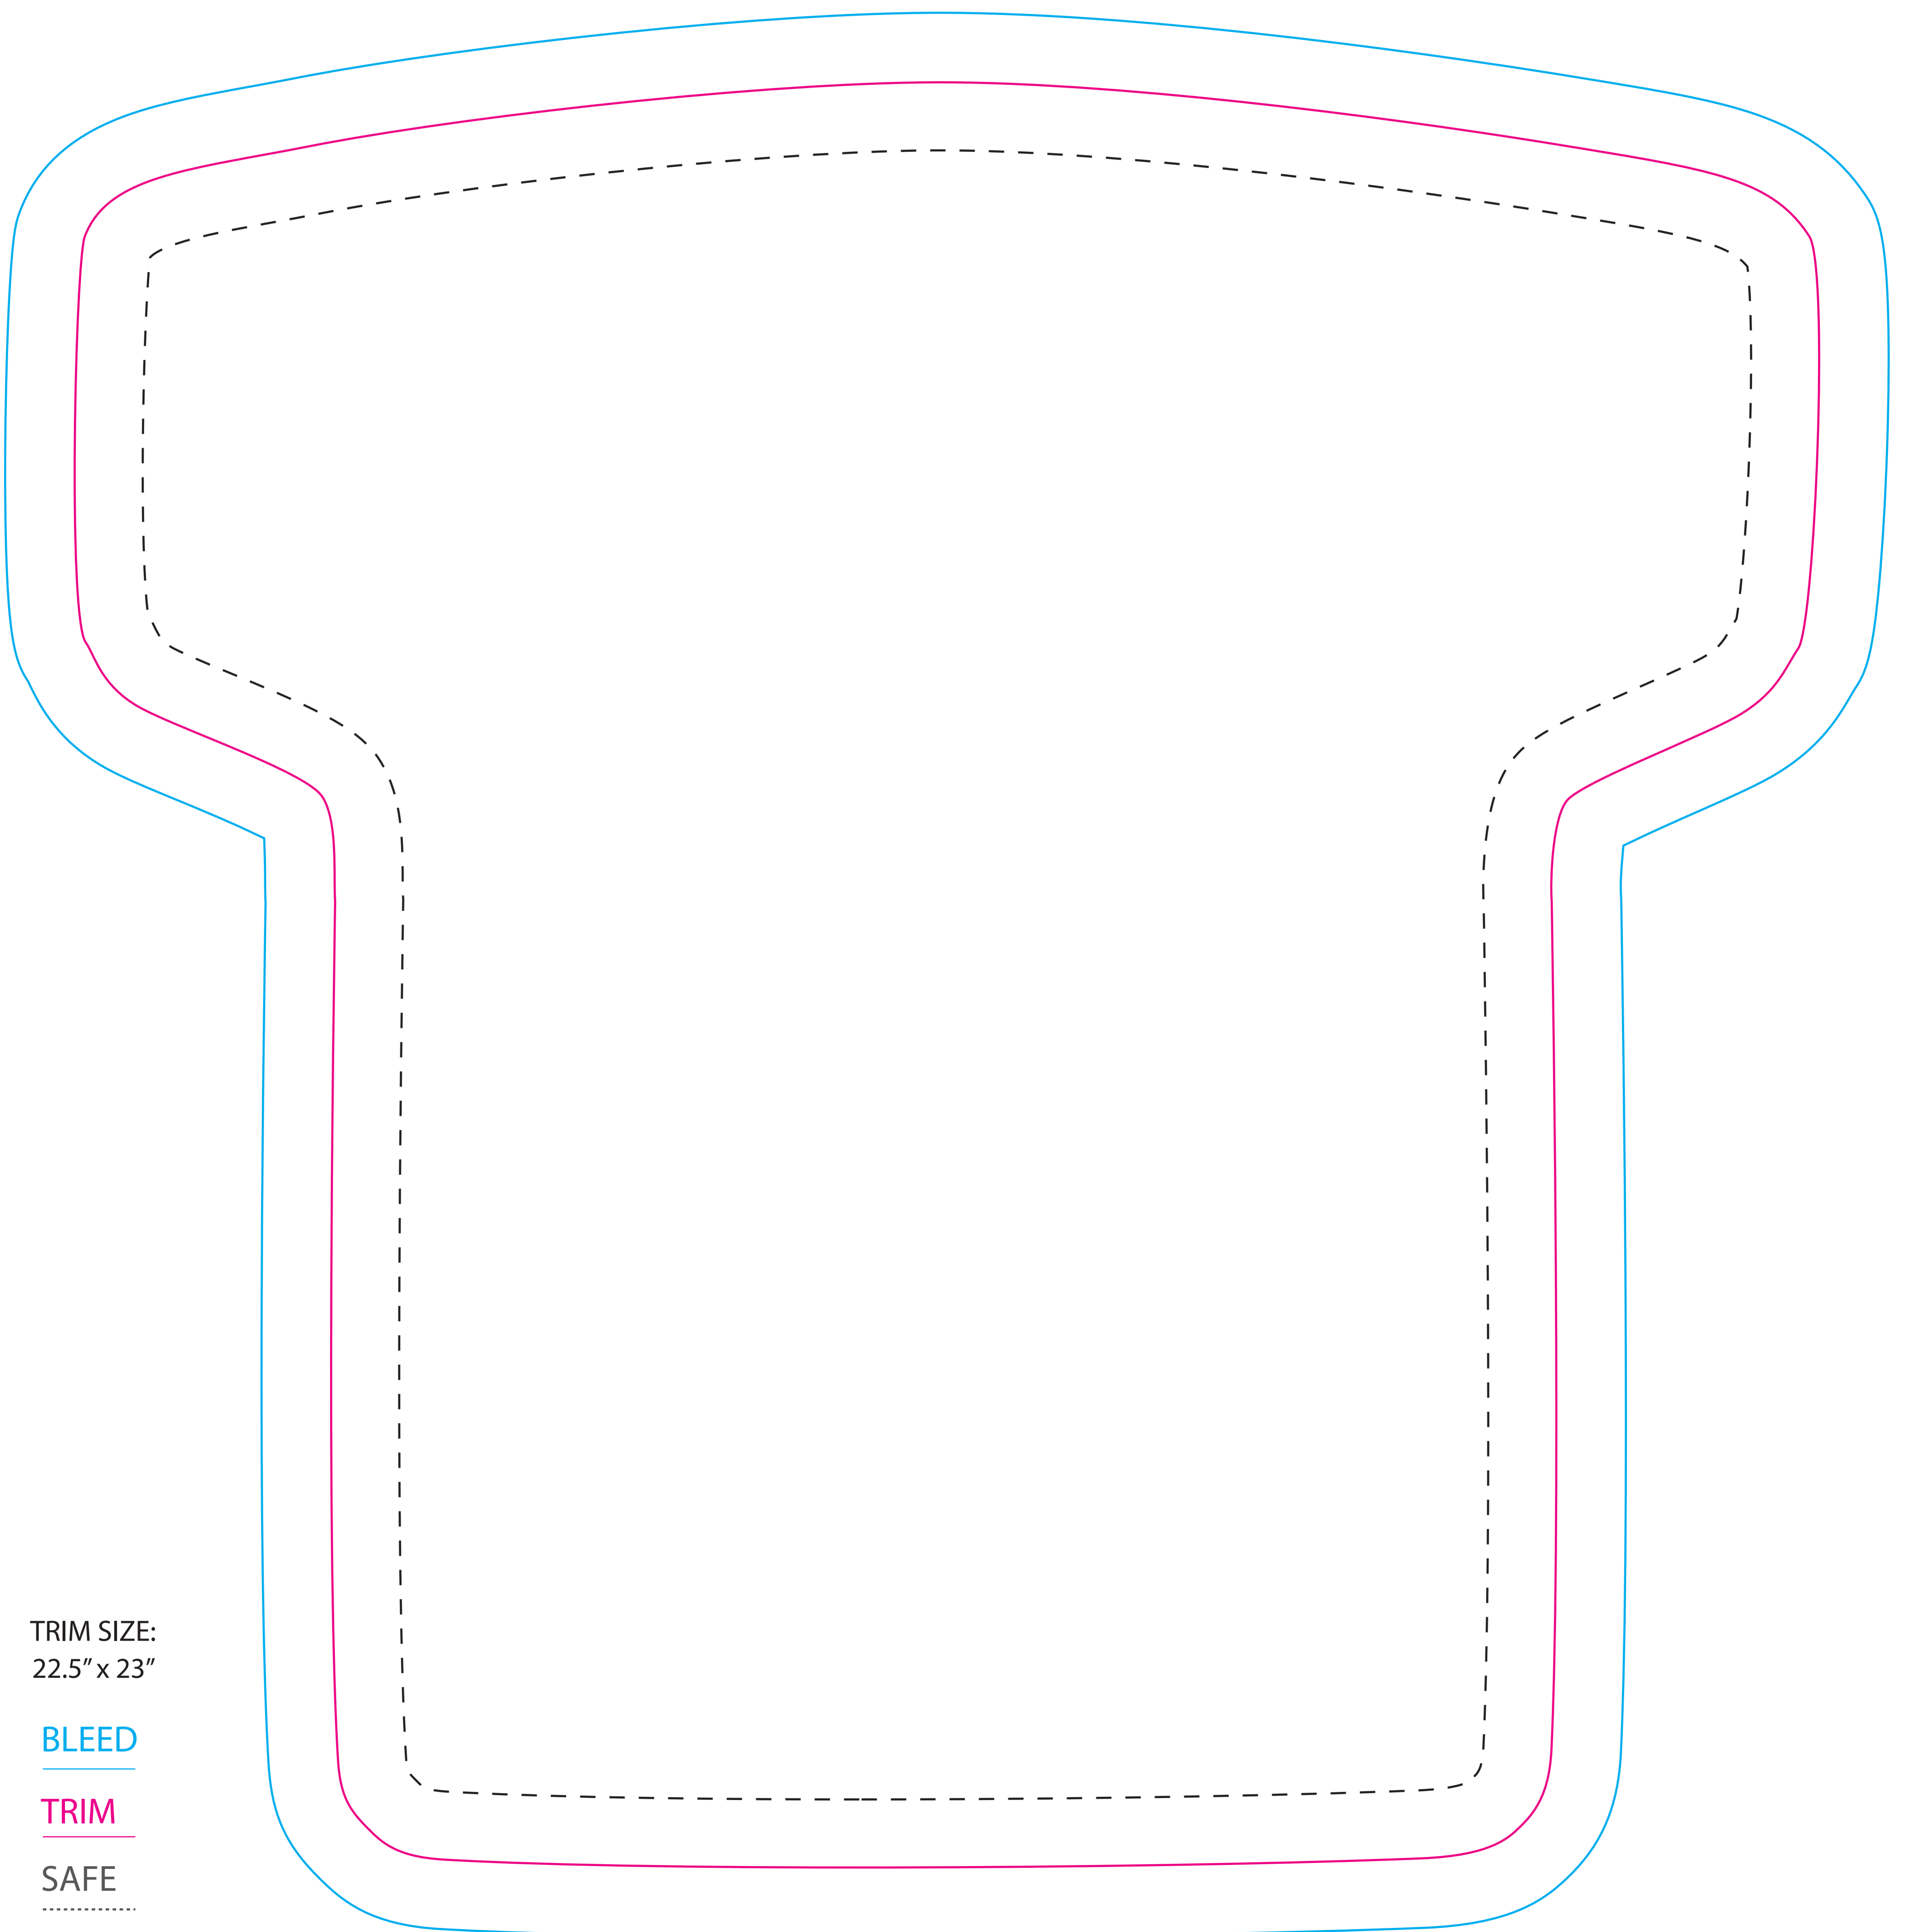

JG2223

GOLF Jersey Shaped Towel with Grommet

Imprint Area: 22.5"W x 23"H

TRIM SIZE:
22.5" x 23"

BLEED

TRIM

SAFE