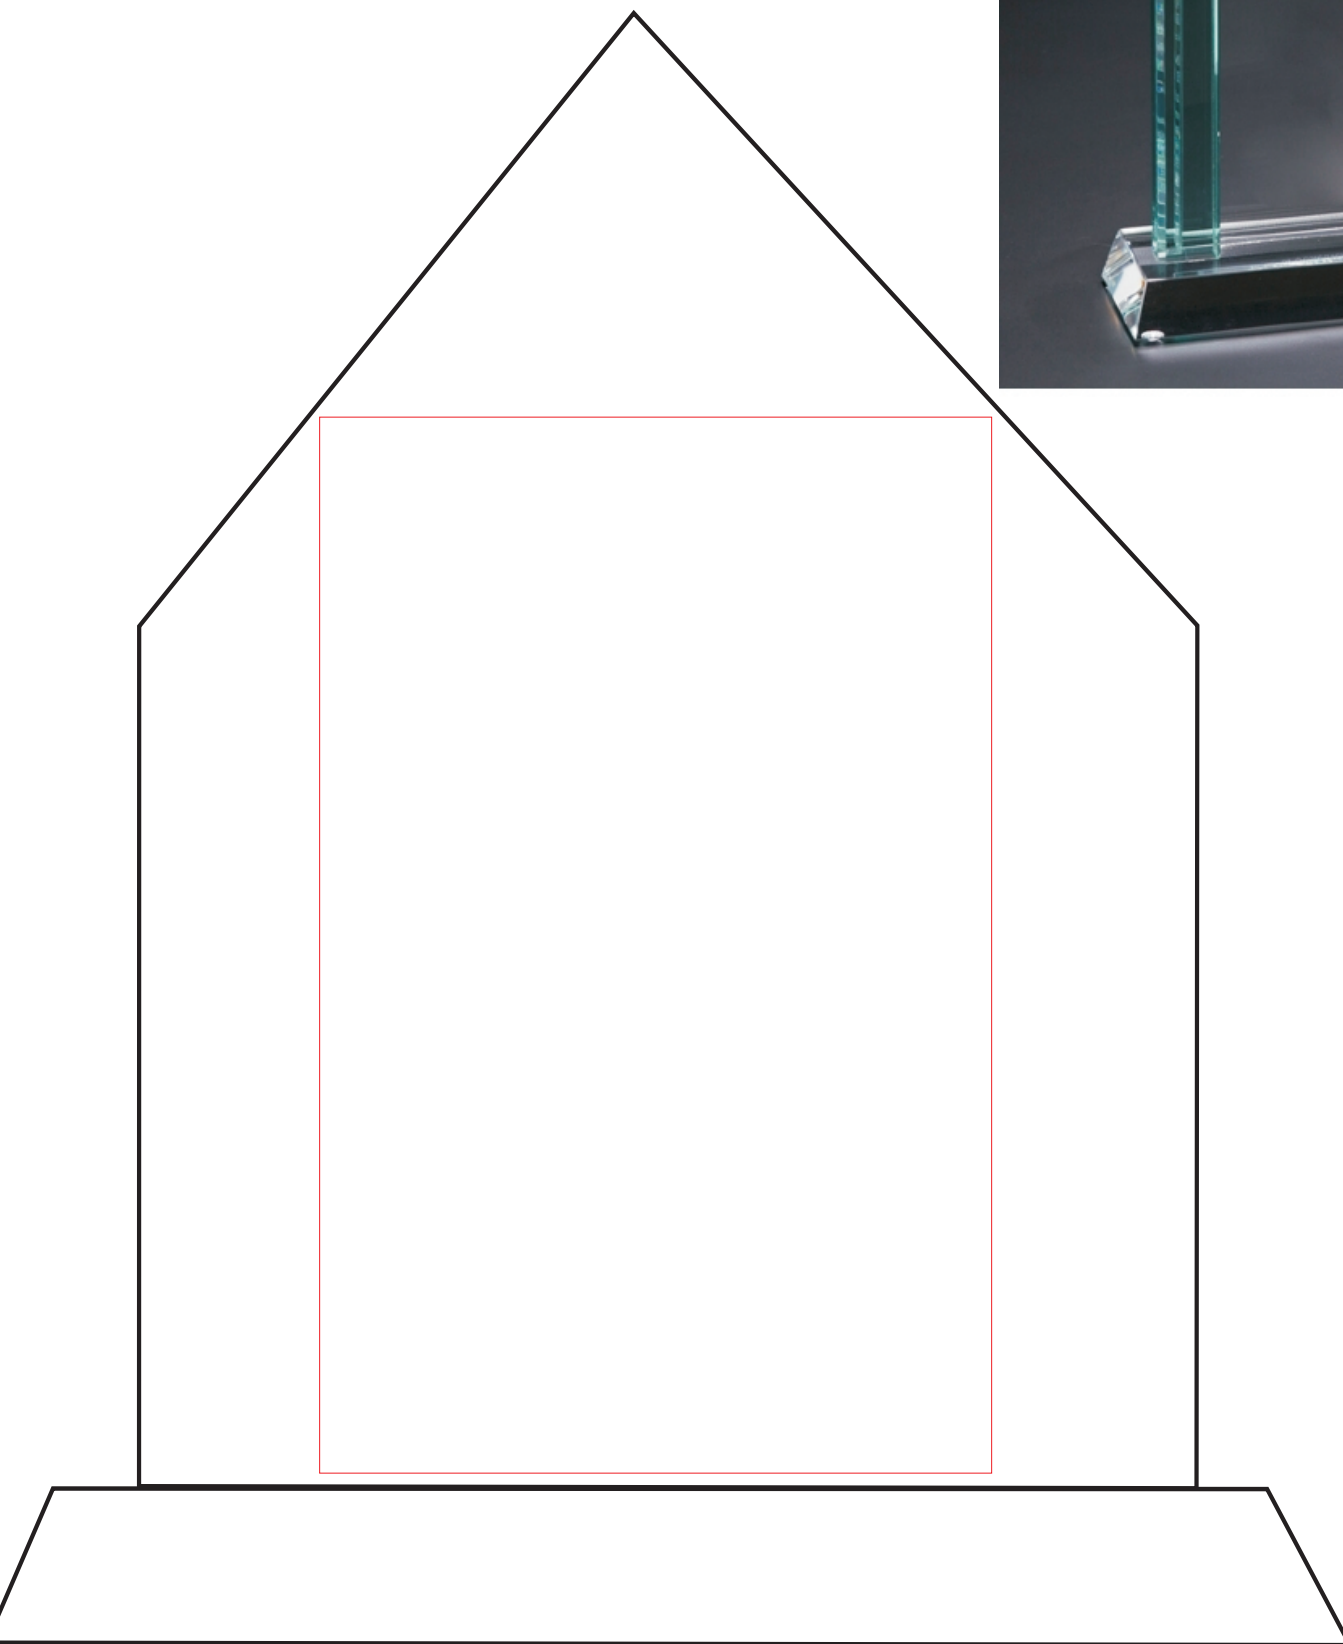

# IC216 Emerald Peak

Imprint area: 3.5W x 5.5H

Dotted line shows imprint area and will not print.

This art proof shows the approximate size, color and placement of your imprint relative to the size of the item.