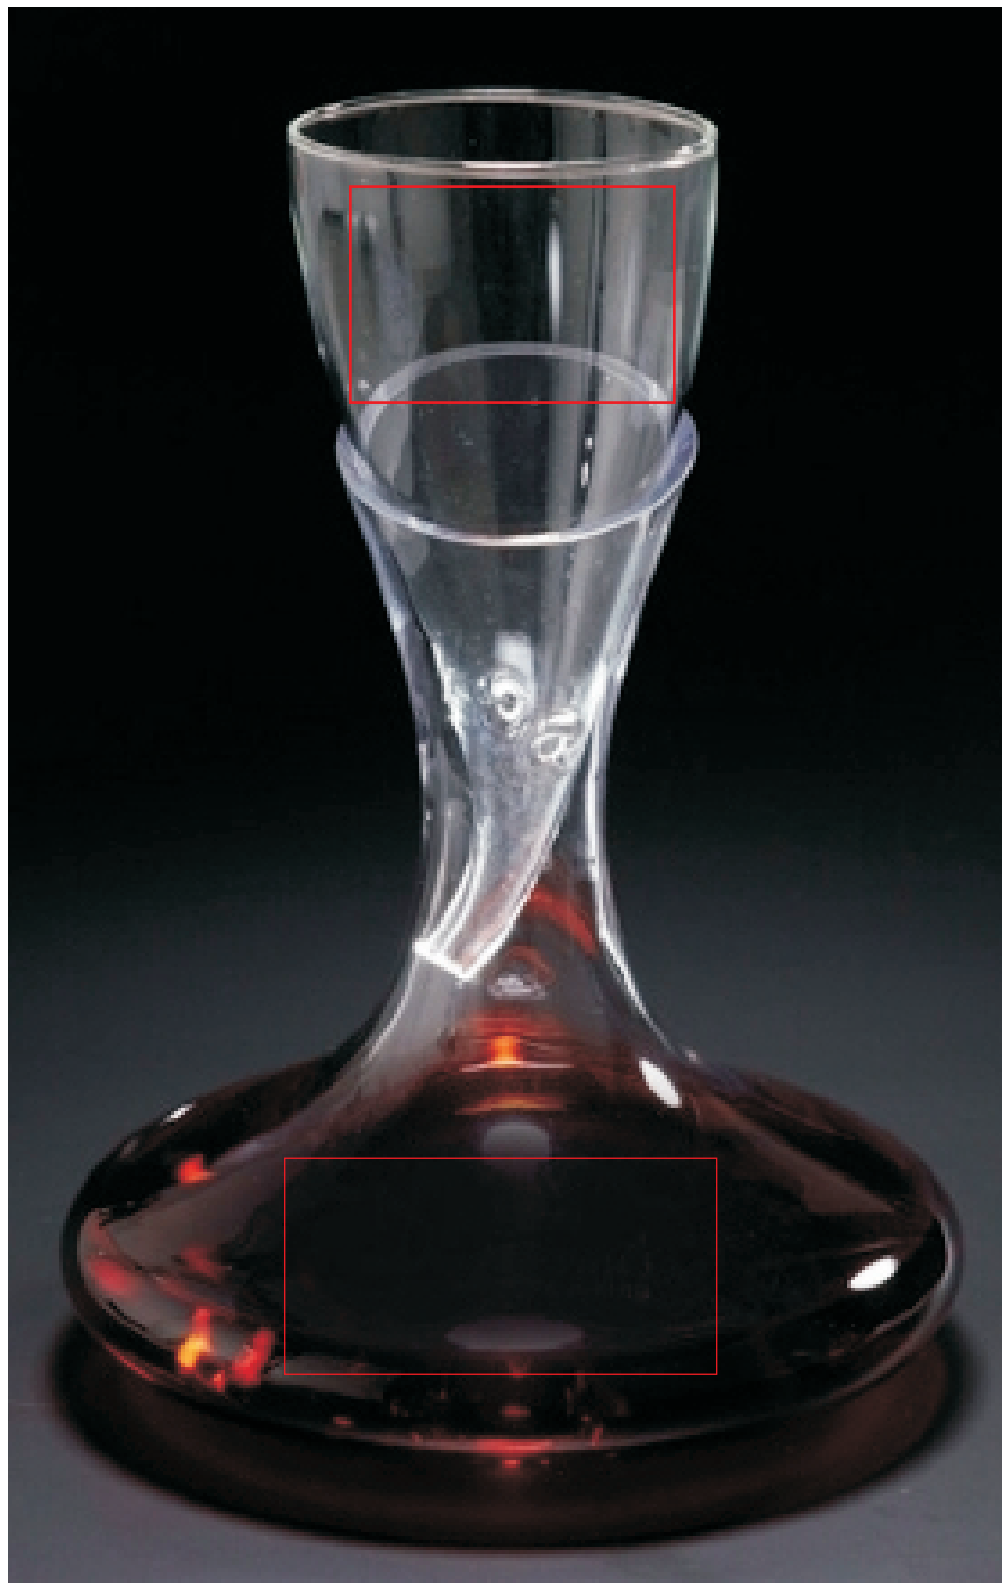

IC260 Nuance Decanter & Aerator

Imprint area: 3W x 1.5H decanter 2.25W x 1.5 H Aerator

75% of actual size

Dotted line shows imprint area and will not print.

This art proof shows the approximate size, color and placement of your imprint relative to the size of the item.