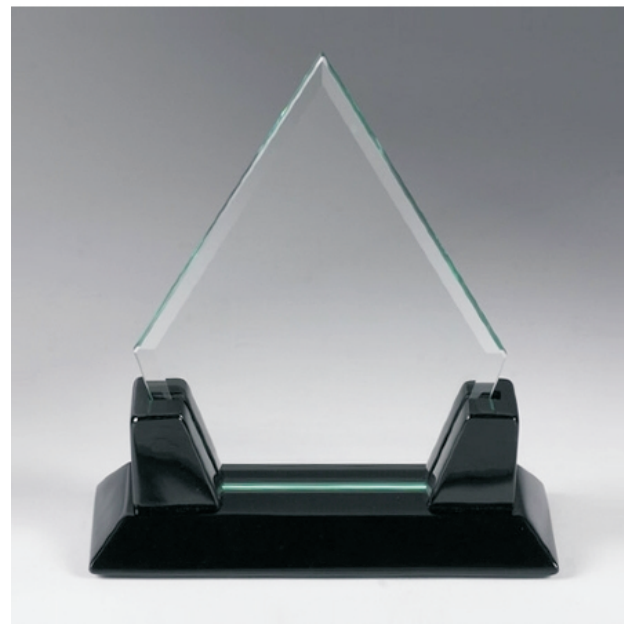

IC2911 Tribute - Medium

Imprint area: 2.5W x 3.5H

Dotted line shows imprint area and will not print.

This art proof shows the approximate size, color and placement of your imprint relative to the size of the item.