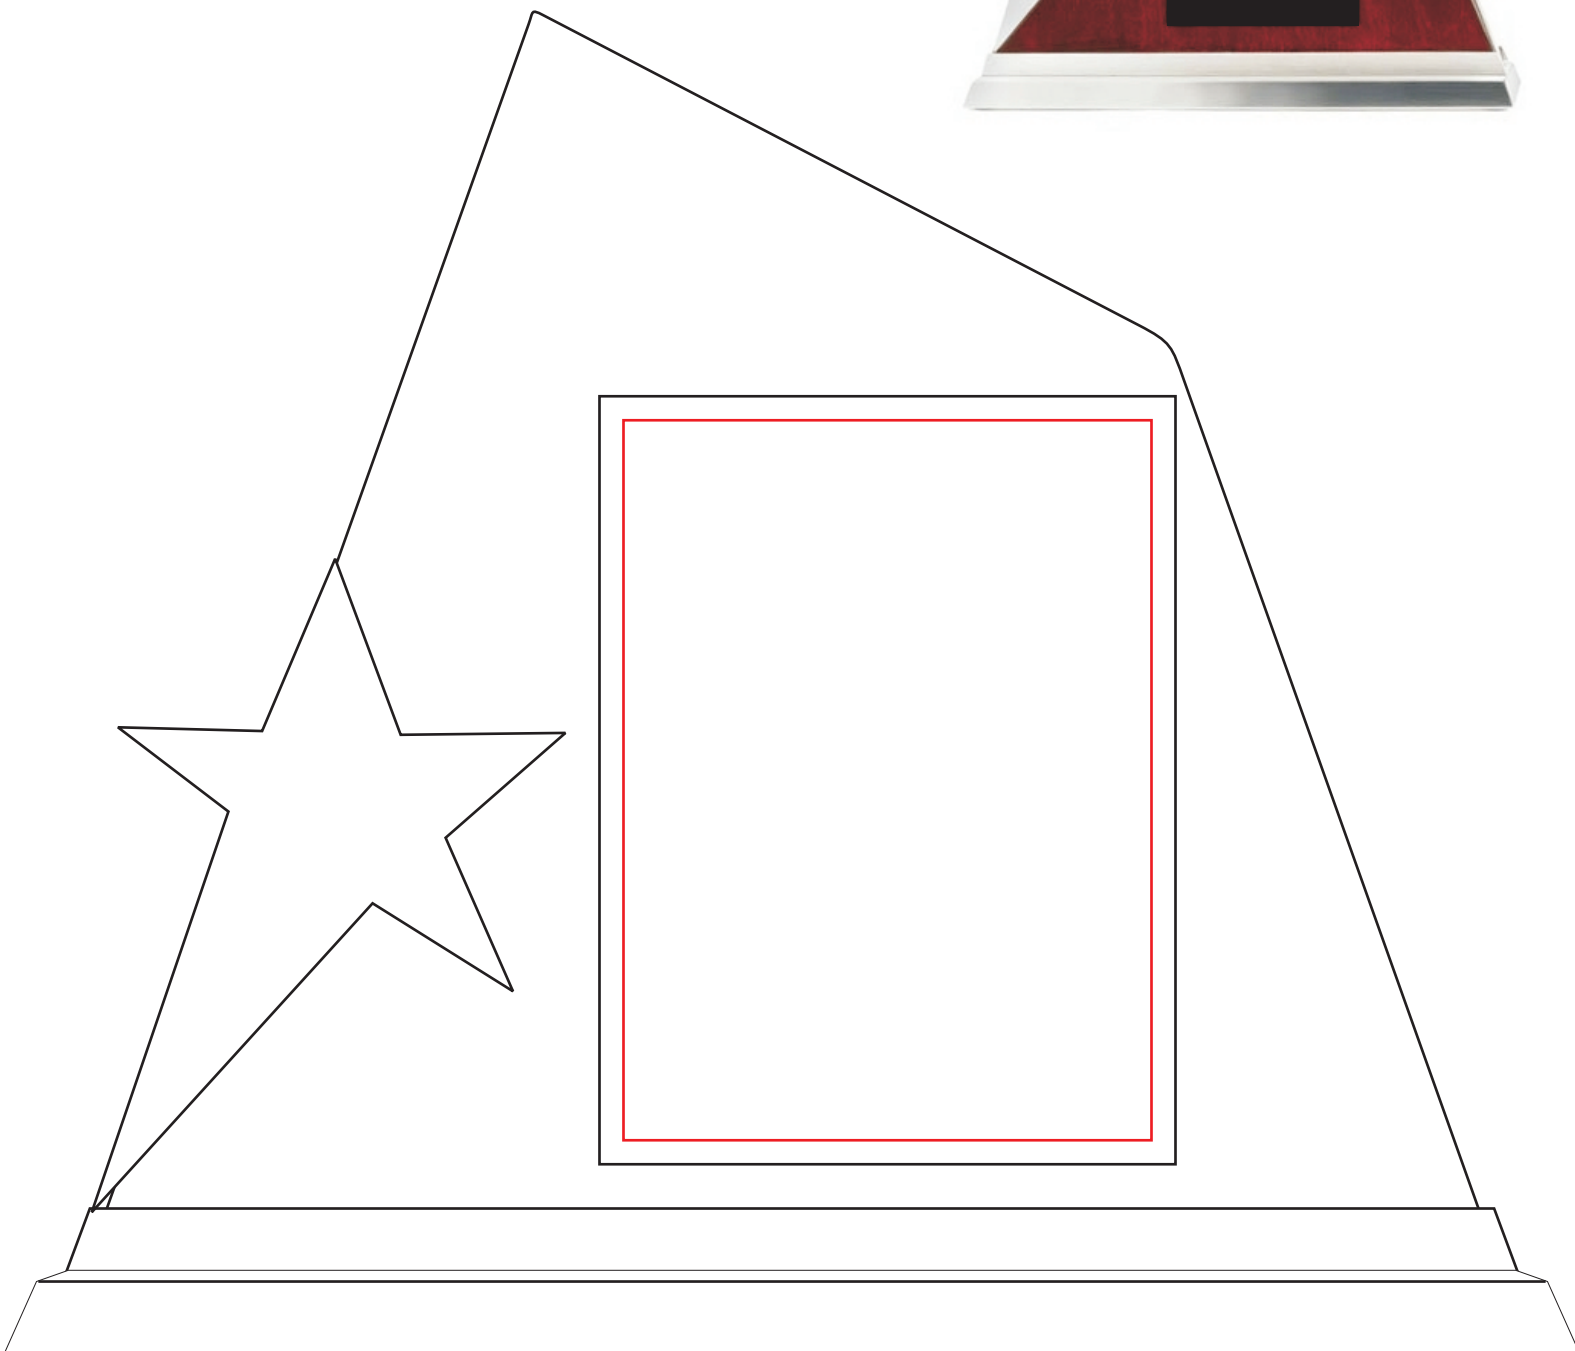

# IC3601 Cassiopeia

Imprint area: 2.75W x 3.75H (on plate)

Black plate

Dotted line shows imprint area and will not print.

This art proof shows the approximate size, color and placement of your imprint relative to the size of the item.