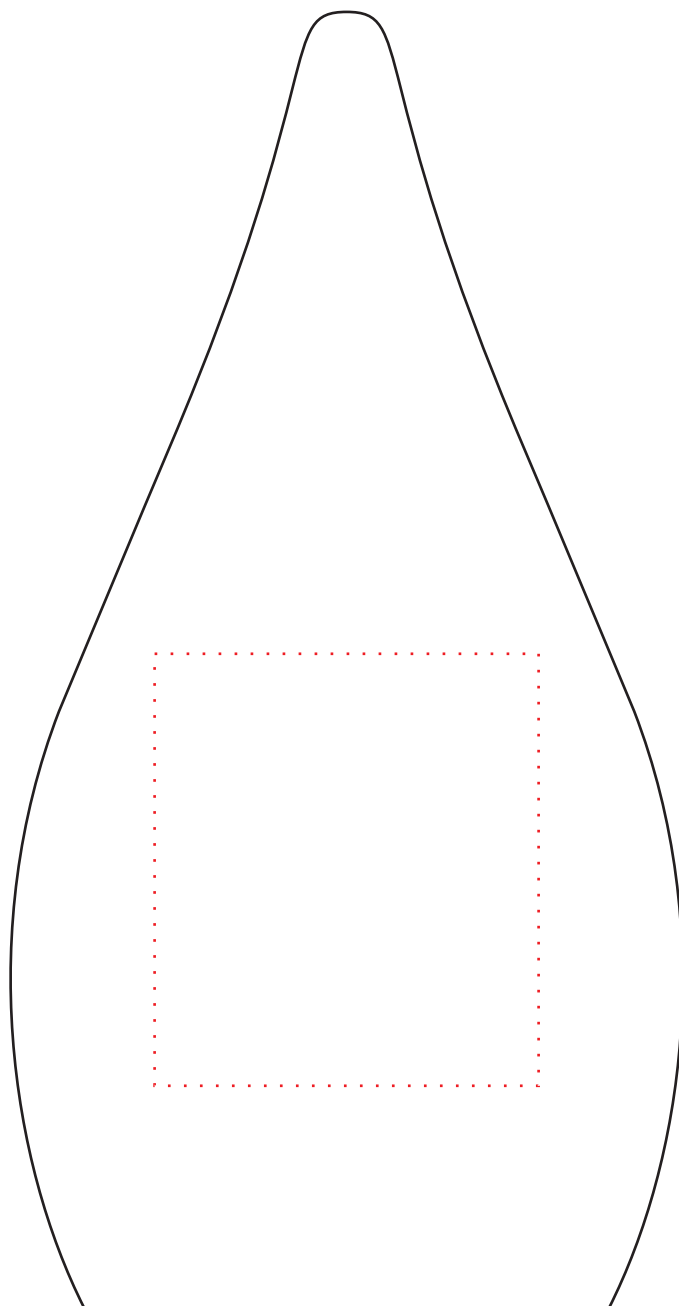

IC366 Cyan Swirl

Imprint area: 2W x 2.25H

Dotted line shows imprint area and will not print.

This art proof shows the approximate size, color and placement of your imprint relative to the size of the item.