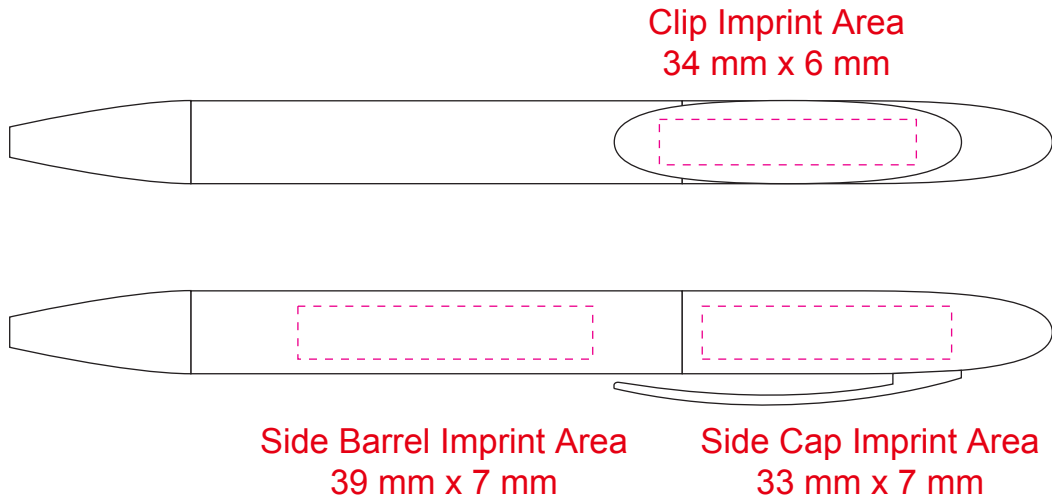

IC400

Made in Italy

Pen Size: 5 7/16"

Pad Print - Enter PMS Color Here

Dotted line shows imprint area and will not print.

VIRTUAL PROOF ONLY. Actual product and imprint may vary in color.

Because of the different colors and textures of substrates that are printed, we DO NOT guarantee exact PMS and/or color matches.