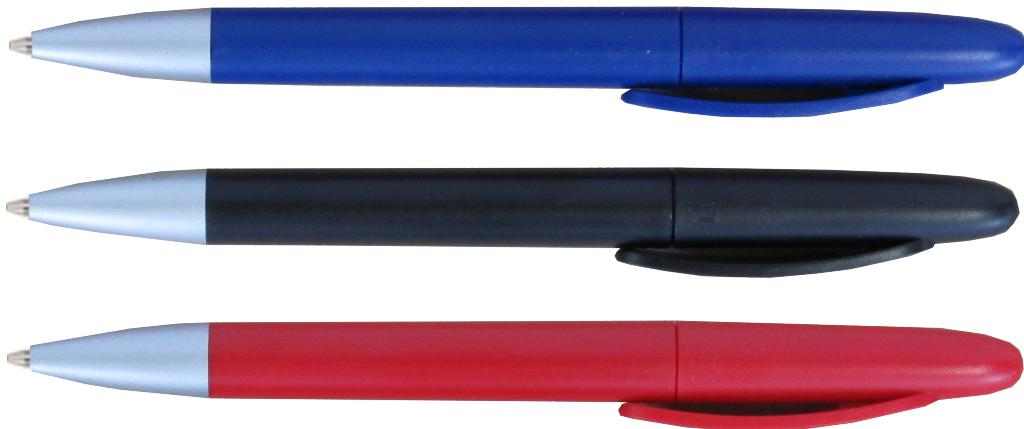

IC400

Made in Italy

Pen Size: 5 7/16"

Pad Print - Enter PMS Color Here

Dotted line shows imprint area and will not print.

VIRTUAL PROOF ONLY. Actual product and imprint may vary in color.

Because of the different colors and textures of substrates that are printed, we DO NOT guarantee exact PMS and/or color matches.