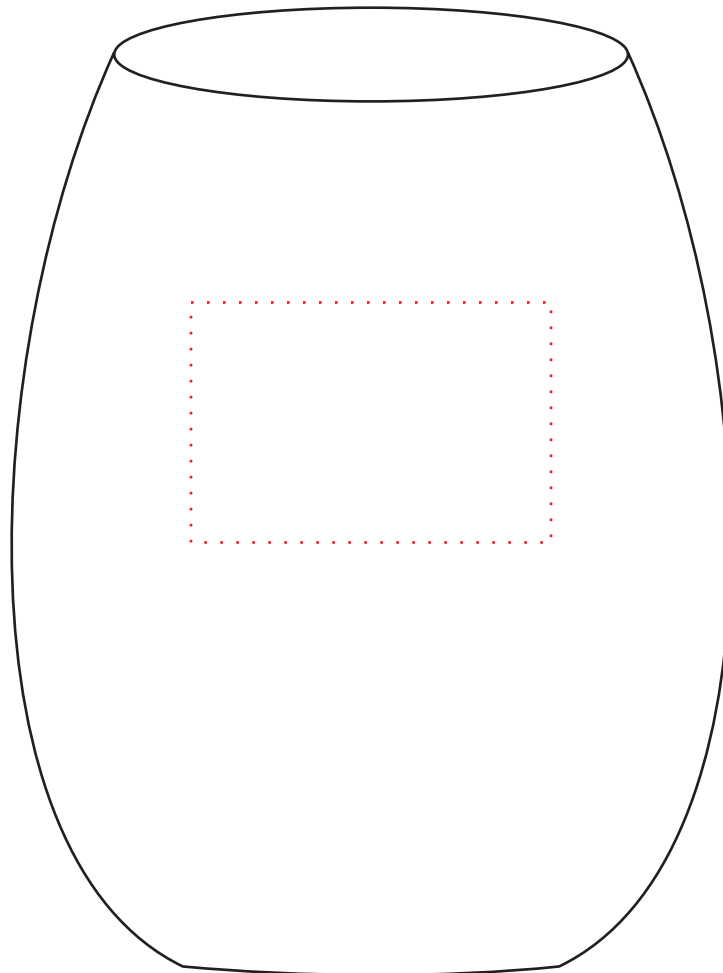

# IC547 Stemless Red Wine Glass

Imprint area: 1.875W x 1.25H

Dotted line shows imprint area and will not print.

This art proof shows the approximate size, color and placement of your imprint relative to the size of the item.