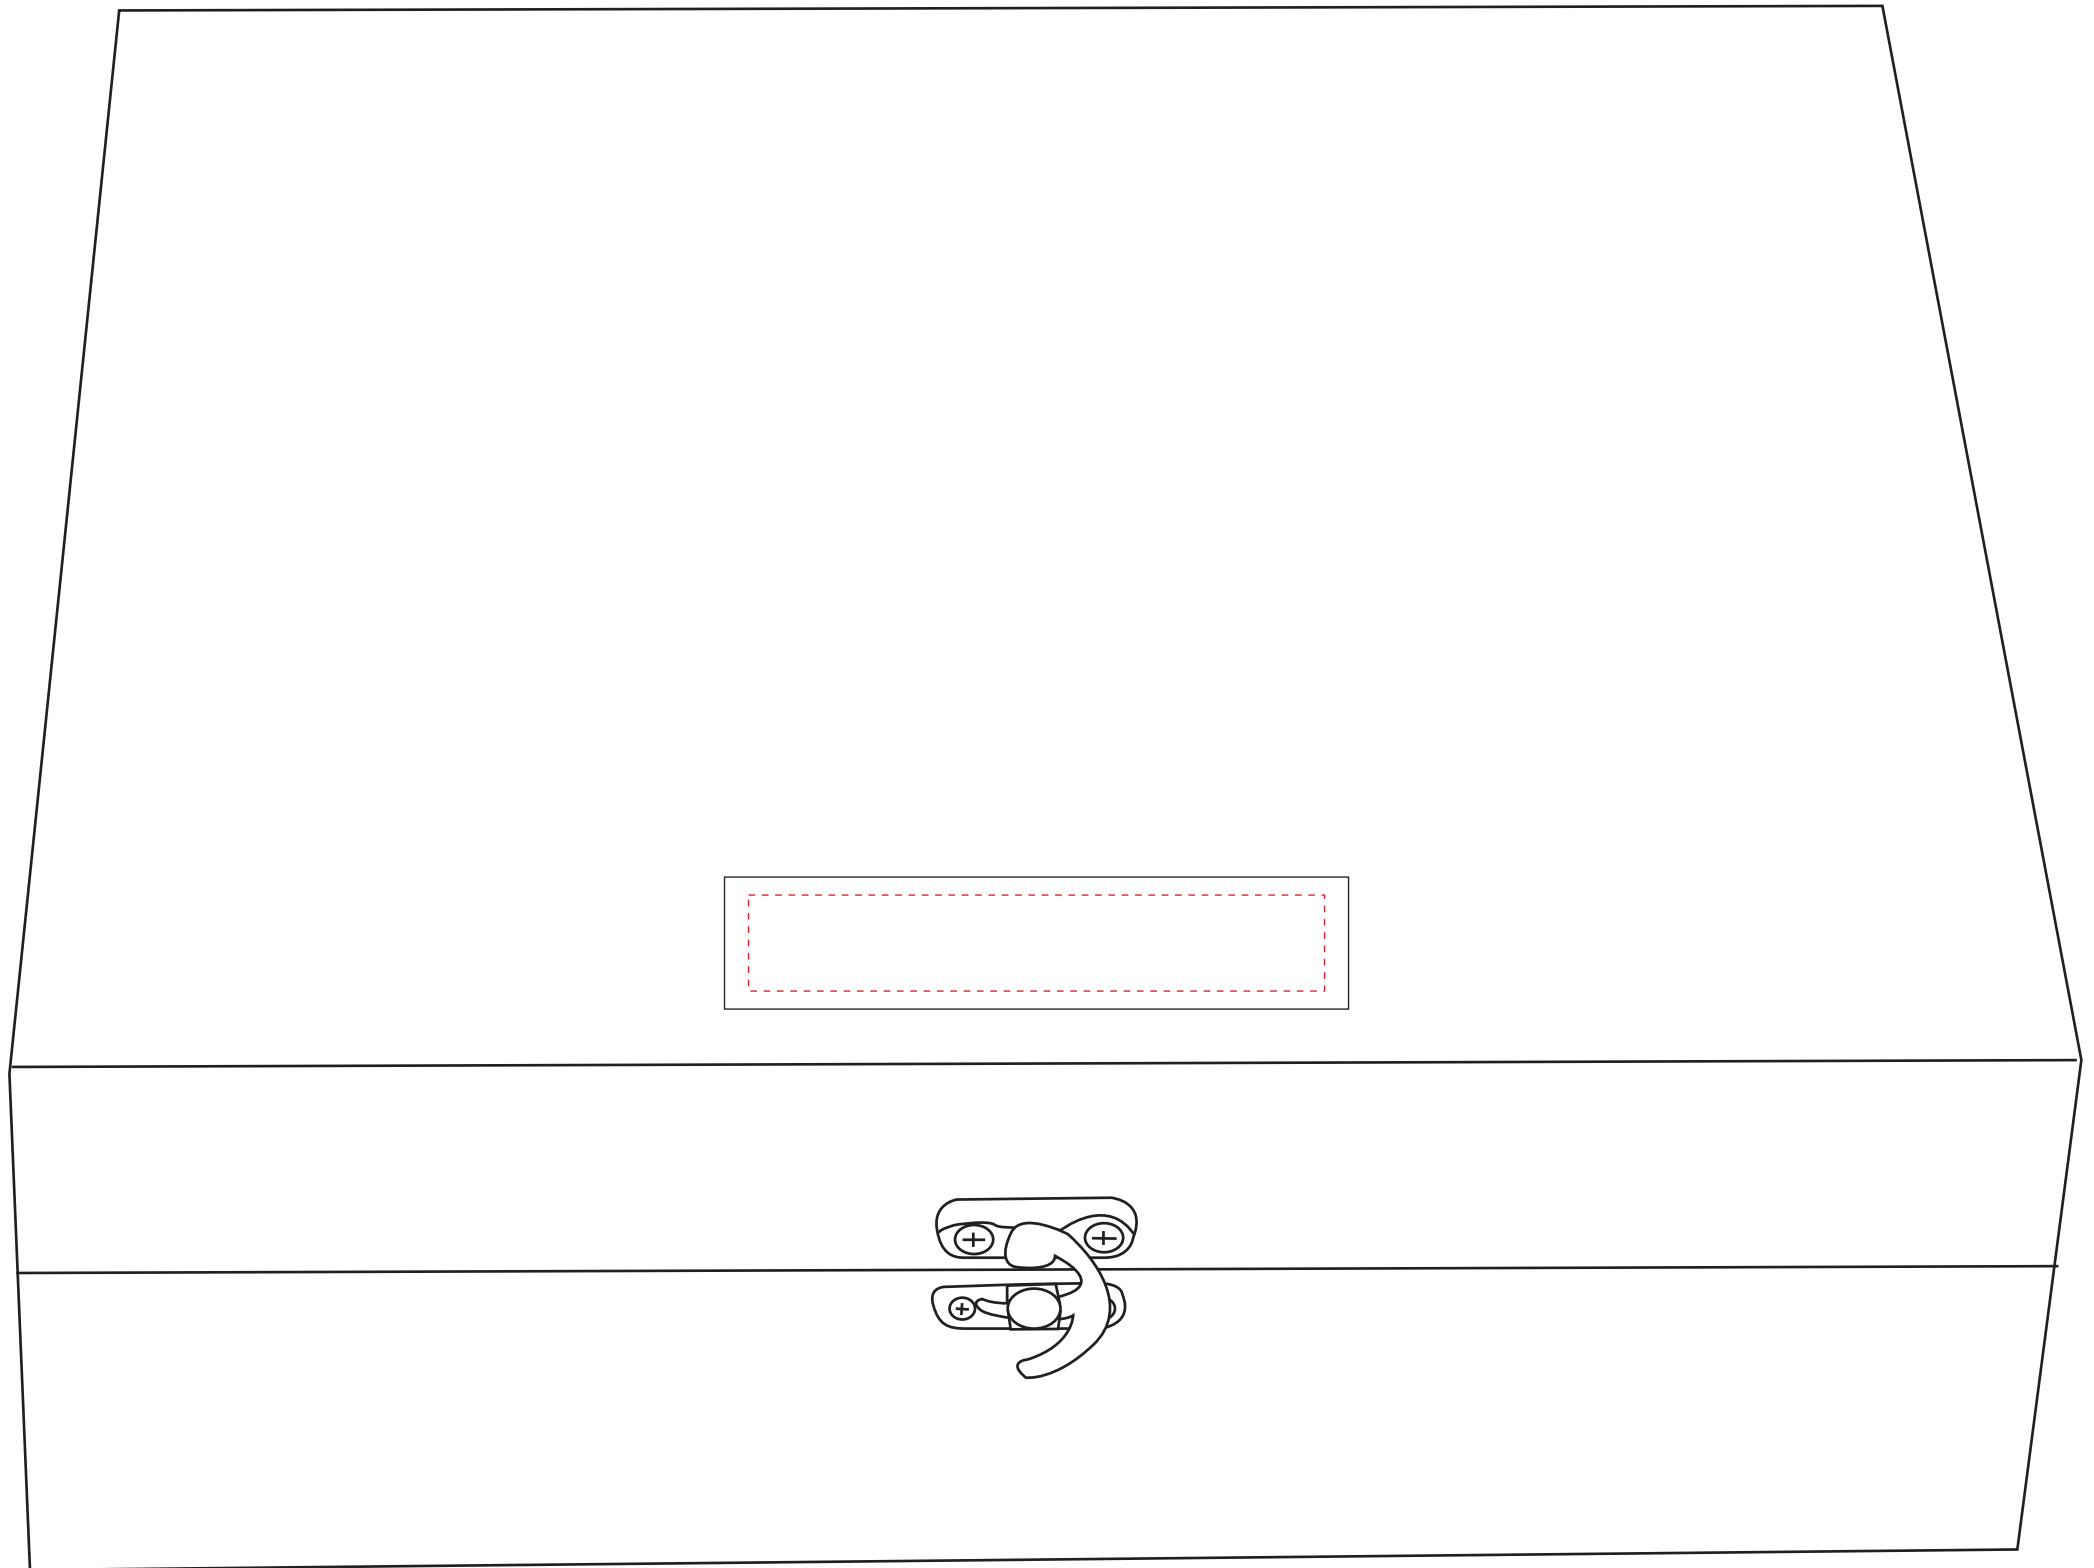

IC595 Martini Box Set

Imprint area: 2.75W x .5H

Dotted line shows imprint area and will not print.

This art proof shows the approximate size, color and placement of your imprint relative to the size of the item.