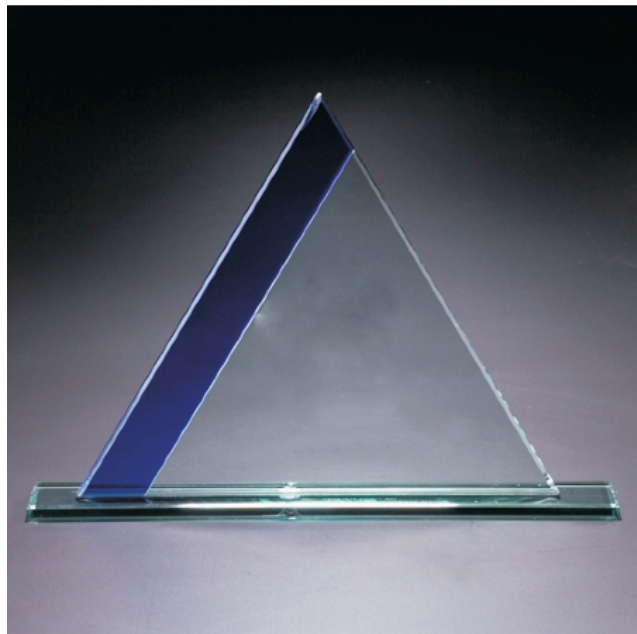

# IC6125 Ascend - Small

Imprint area: 3.5W x 3H

Dotted line shows imprint area and will not print.

This art proof shows the approximate size, color and placement of your imprint relative to the size of the item.