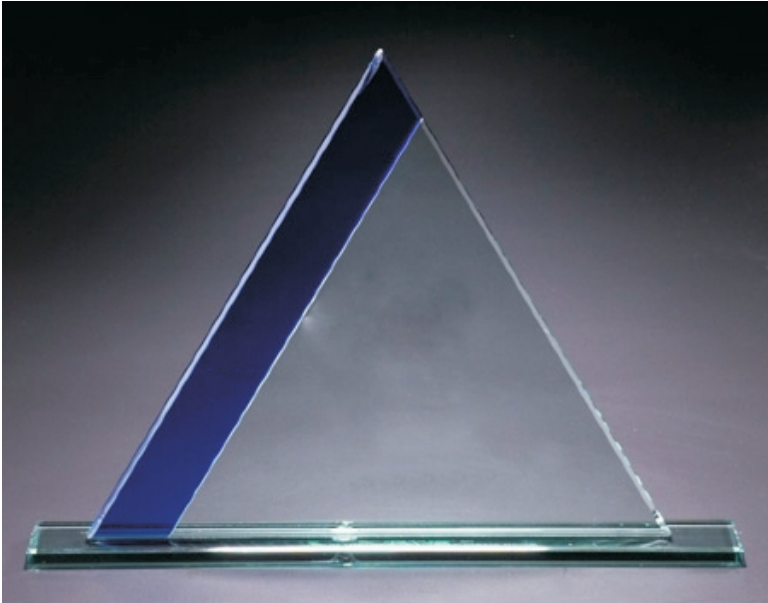

IC6126 Ascend - Medium

Imprint area: 4.25W x 4H

75% of actual size

Dotted line shows imprint area and will not print.

This art proof shows the approximate size, color and placement of your imprint relative to the size of the item.