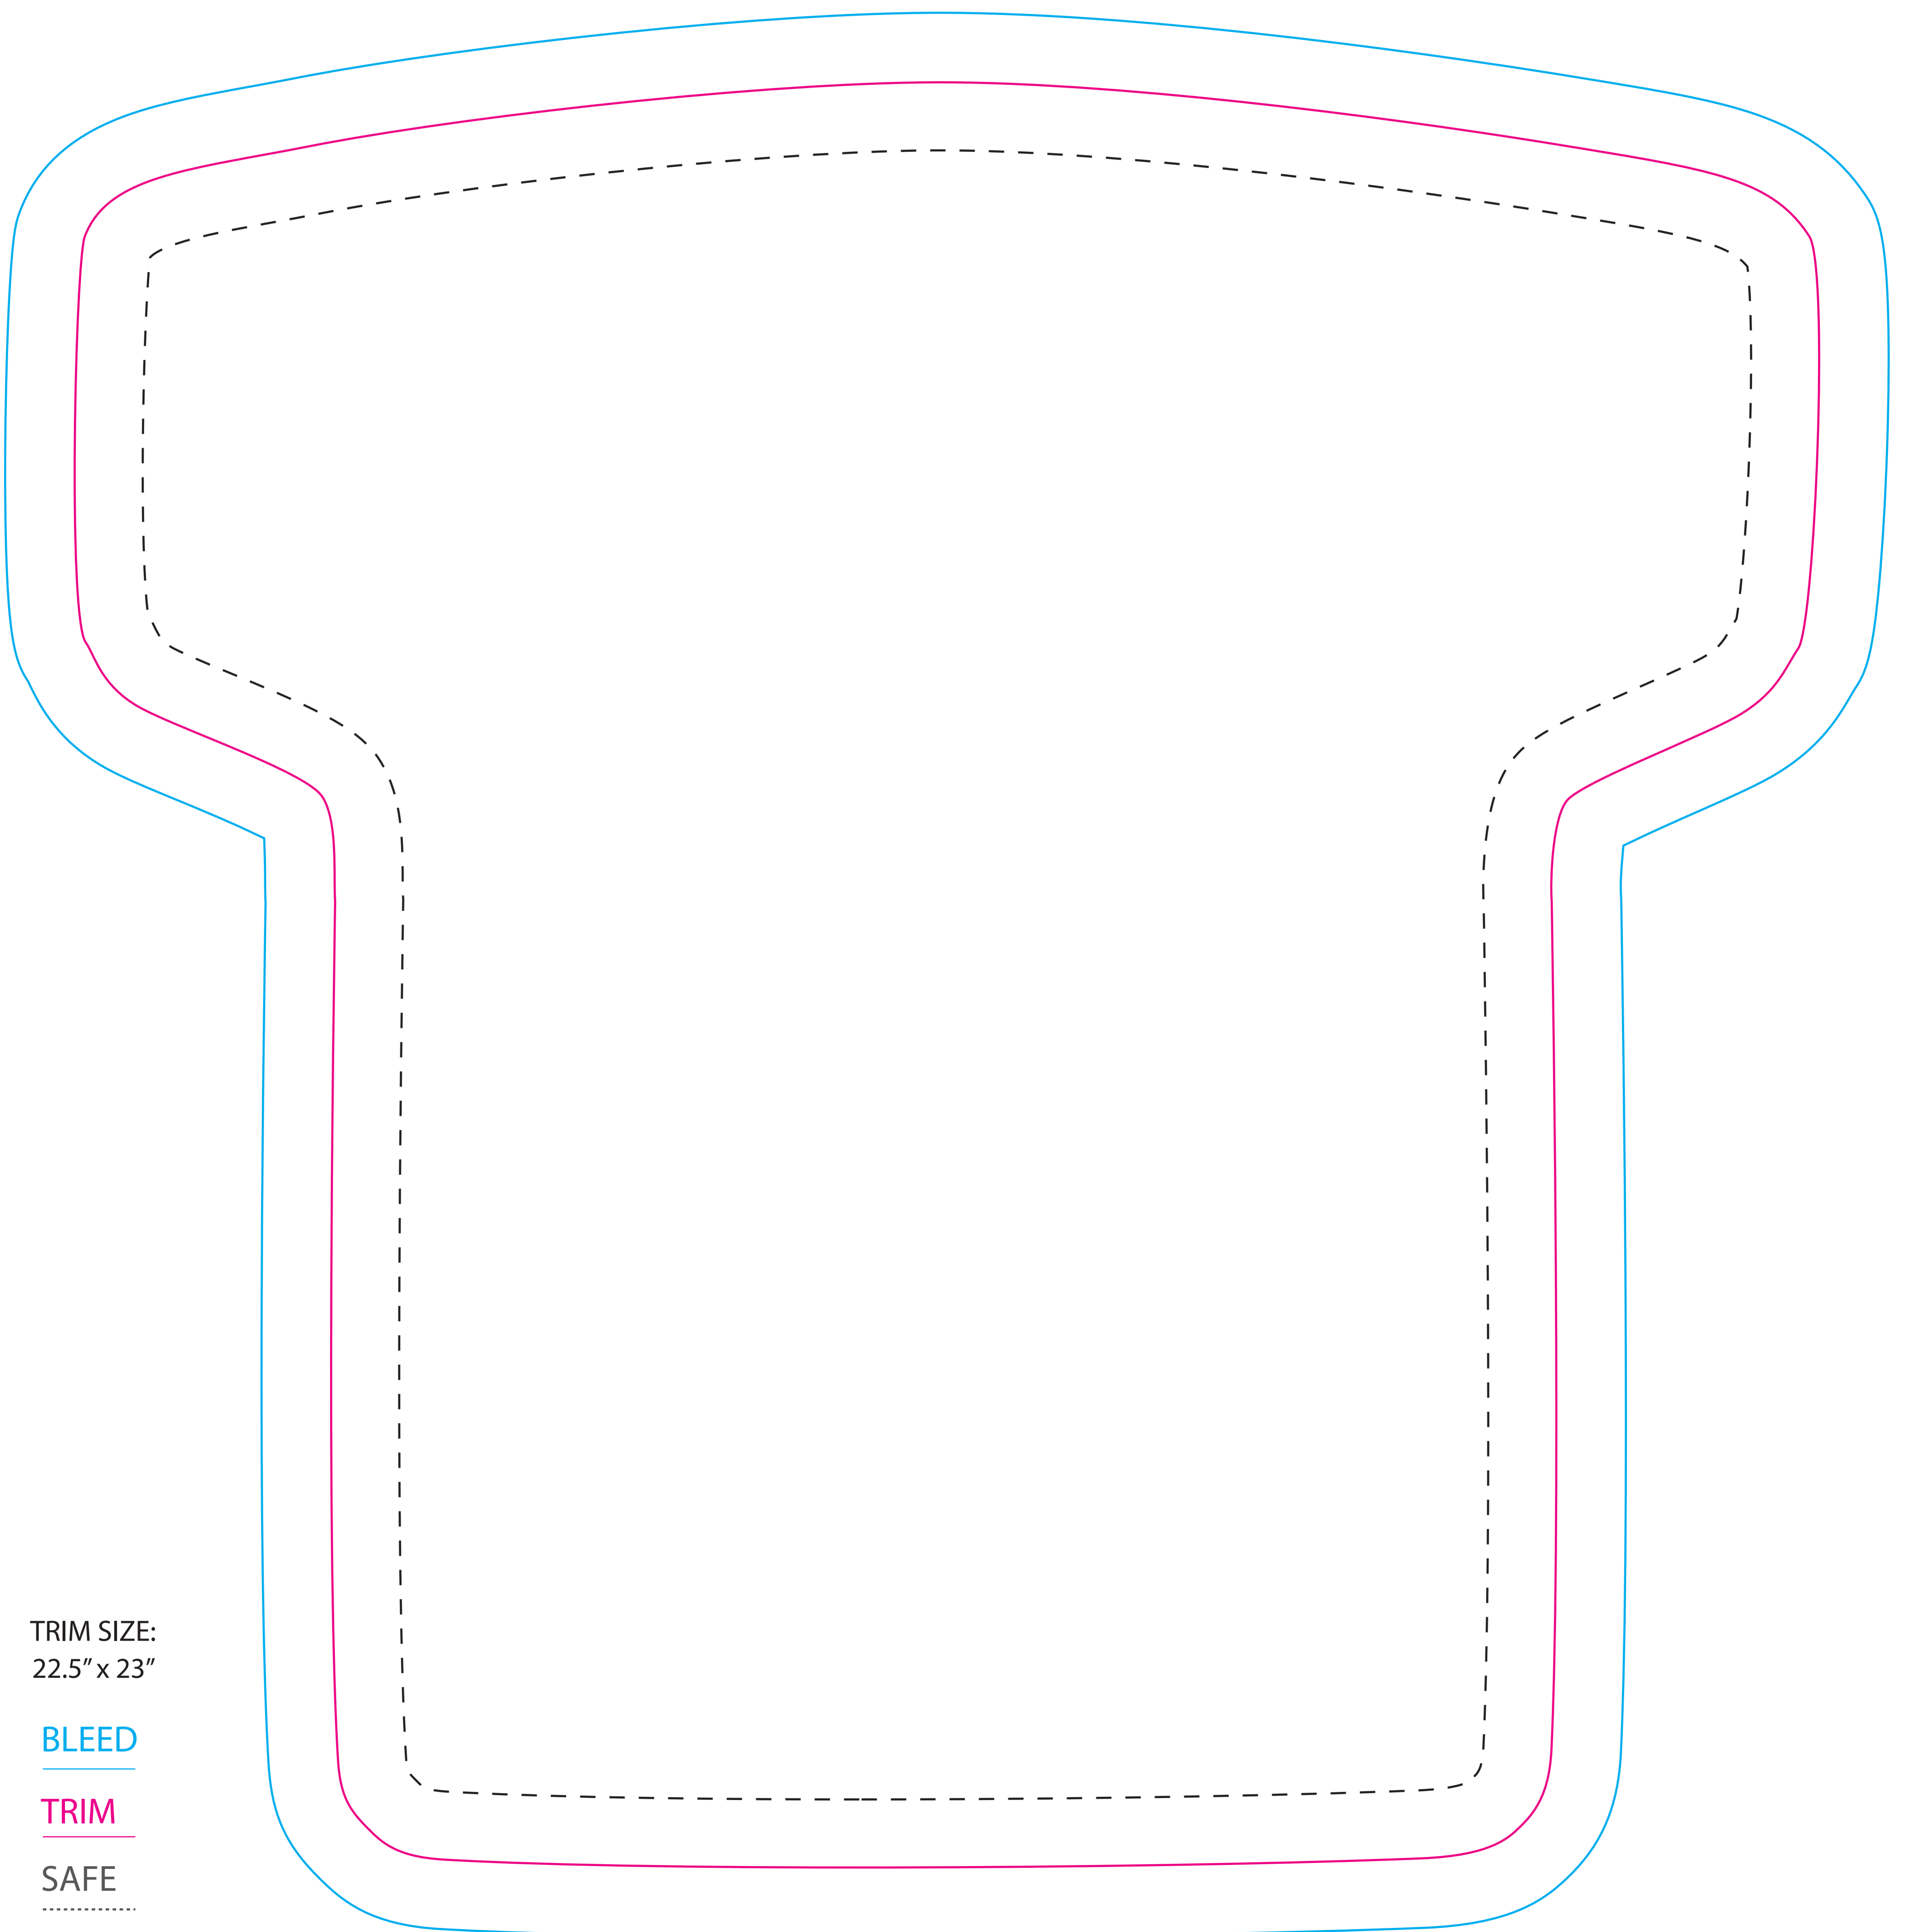

JF2223

FITNESS Jersey Shaped Towel

Imprint Area: 22.5"W x 23"H

TRIM SIZE:
22.5" x 23"

BLEED

TRIM

SAFE