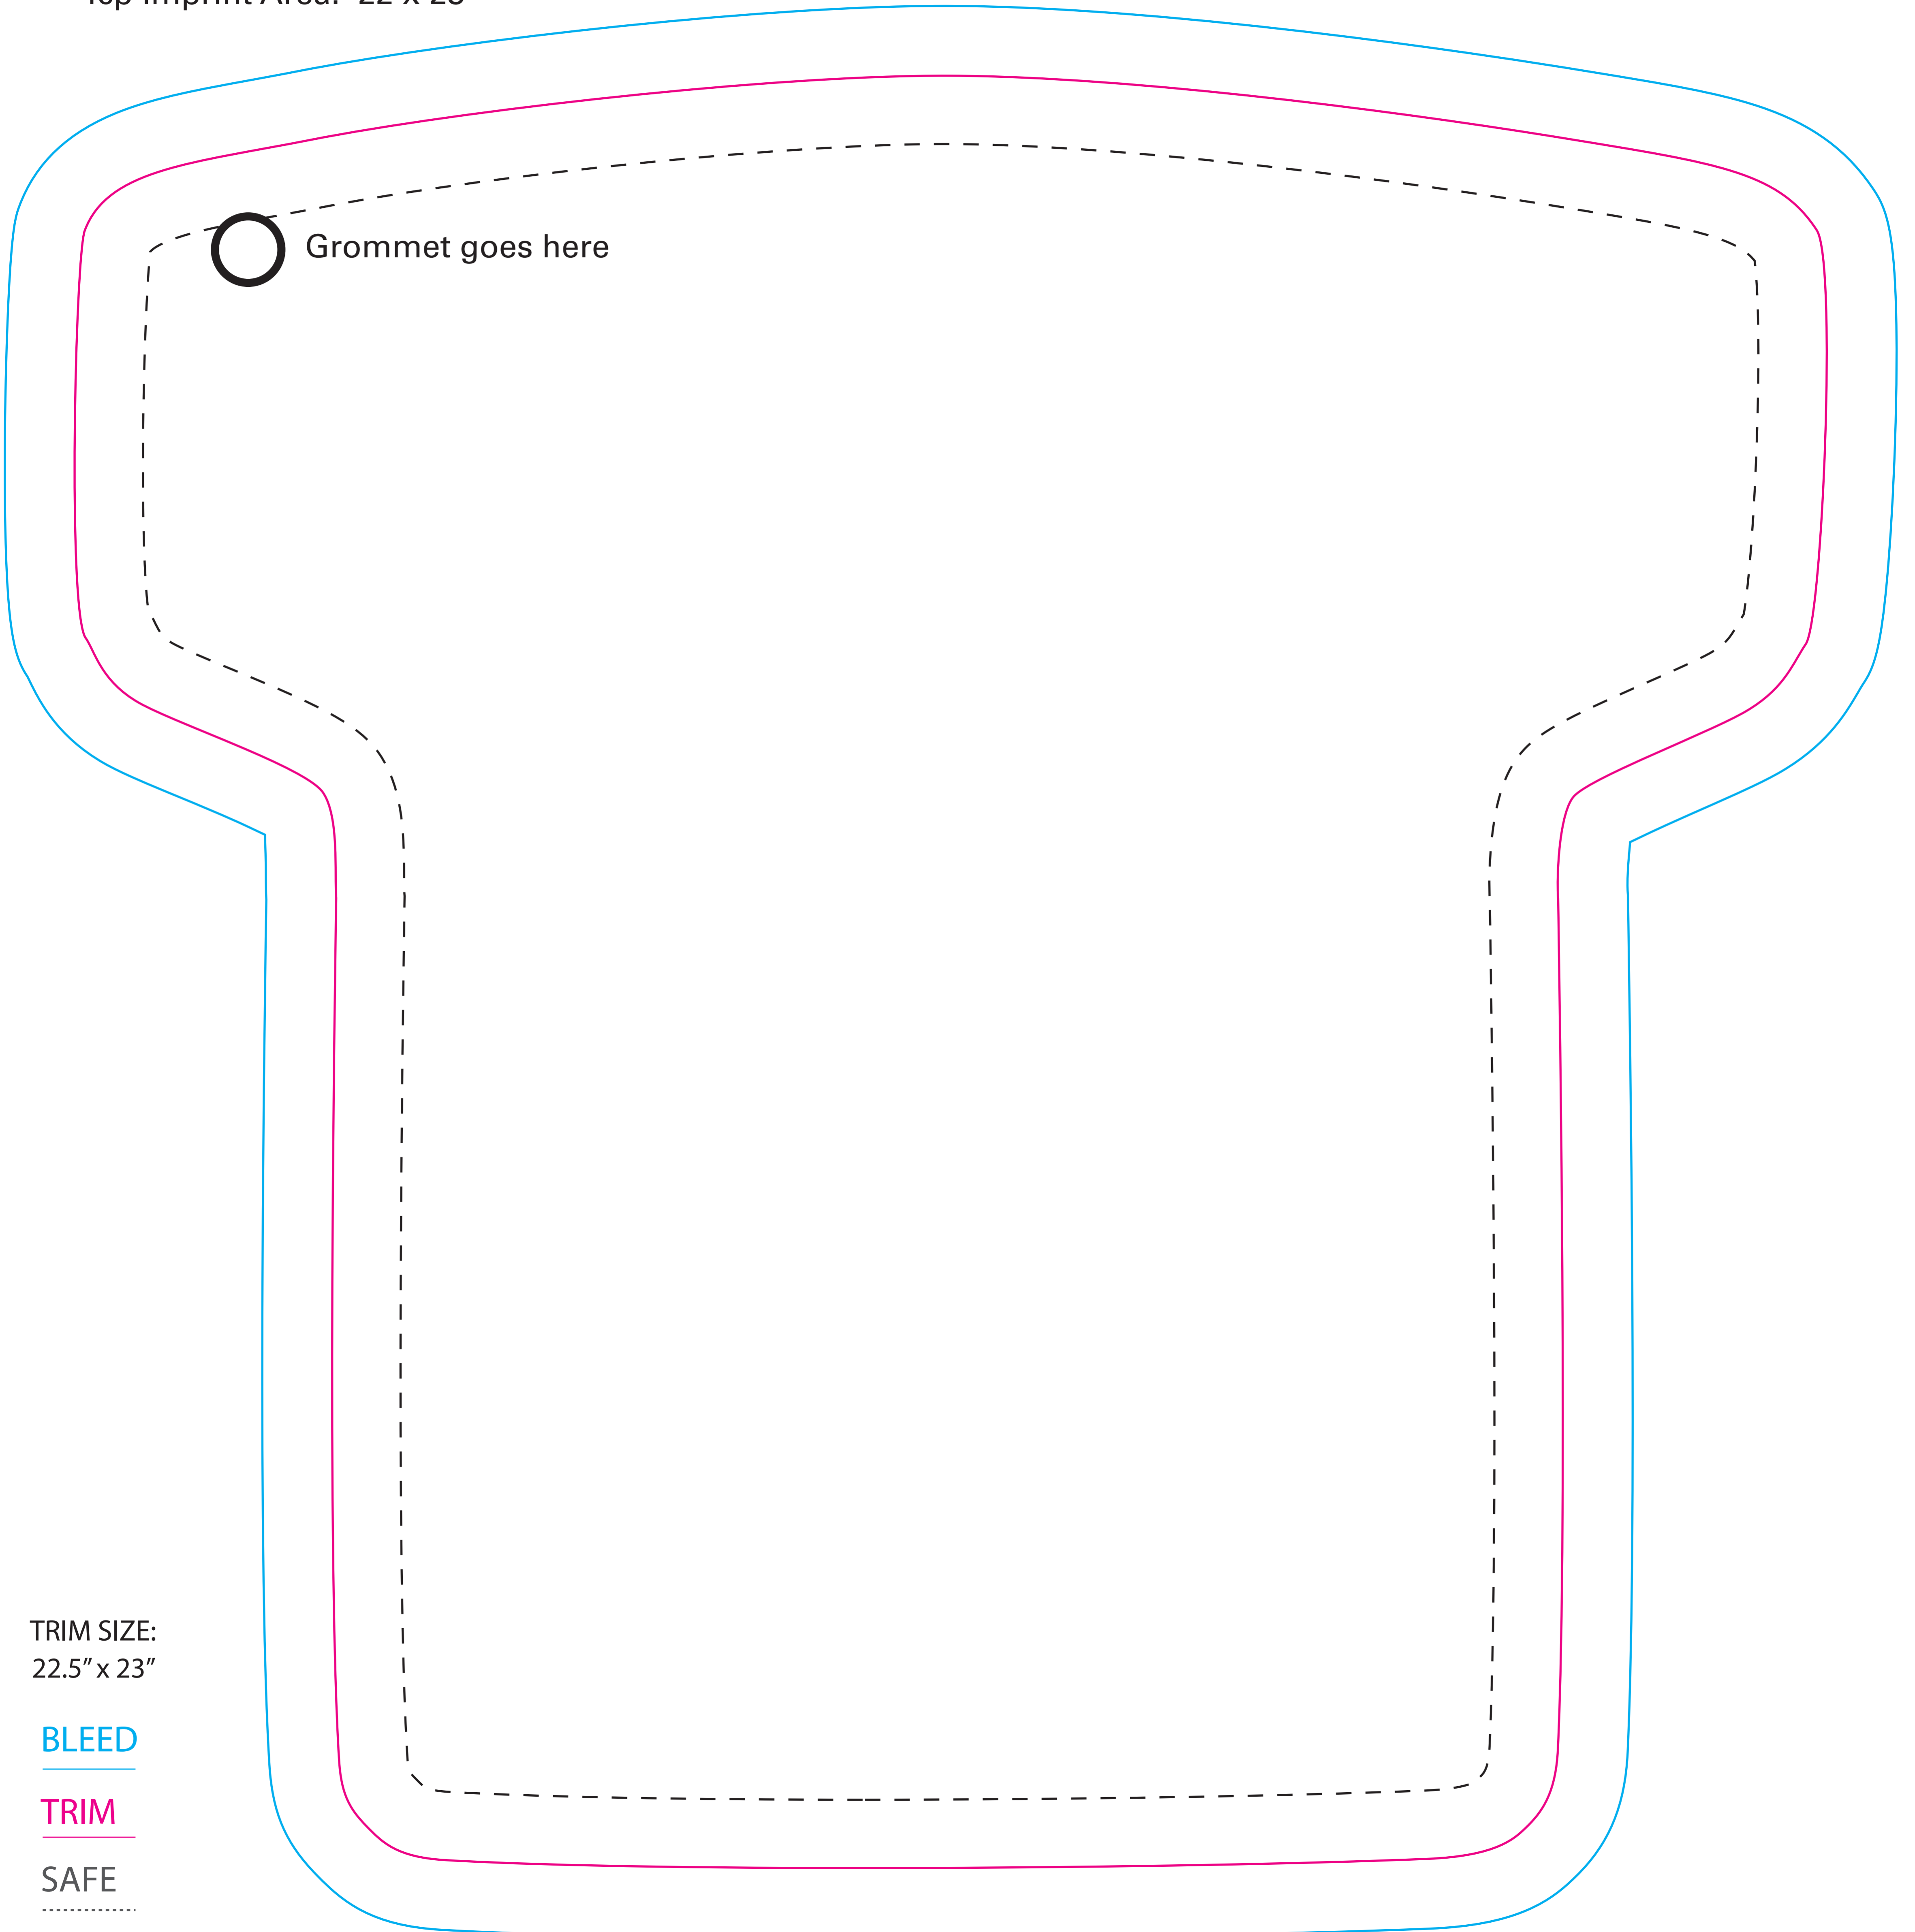

# JG2223

## Golf Jersey Shaped Towel with Grommet

4cp Imprint Area: 22 x 23

TRIM SIZE:  
22.5" x 23"

BLEED

TRIM

SAFE