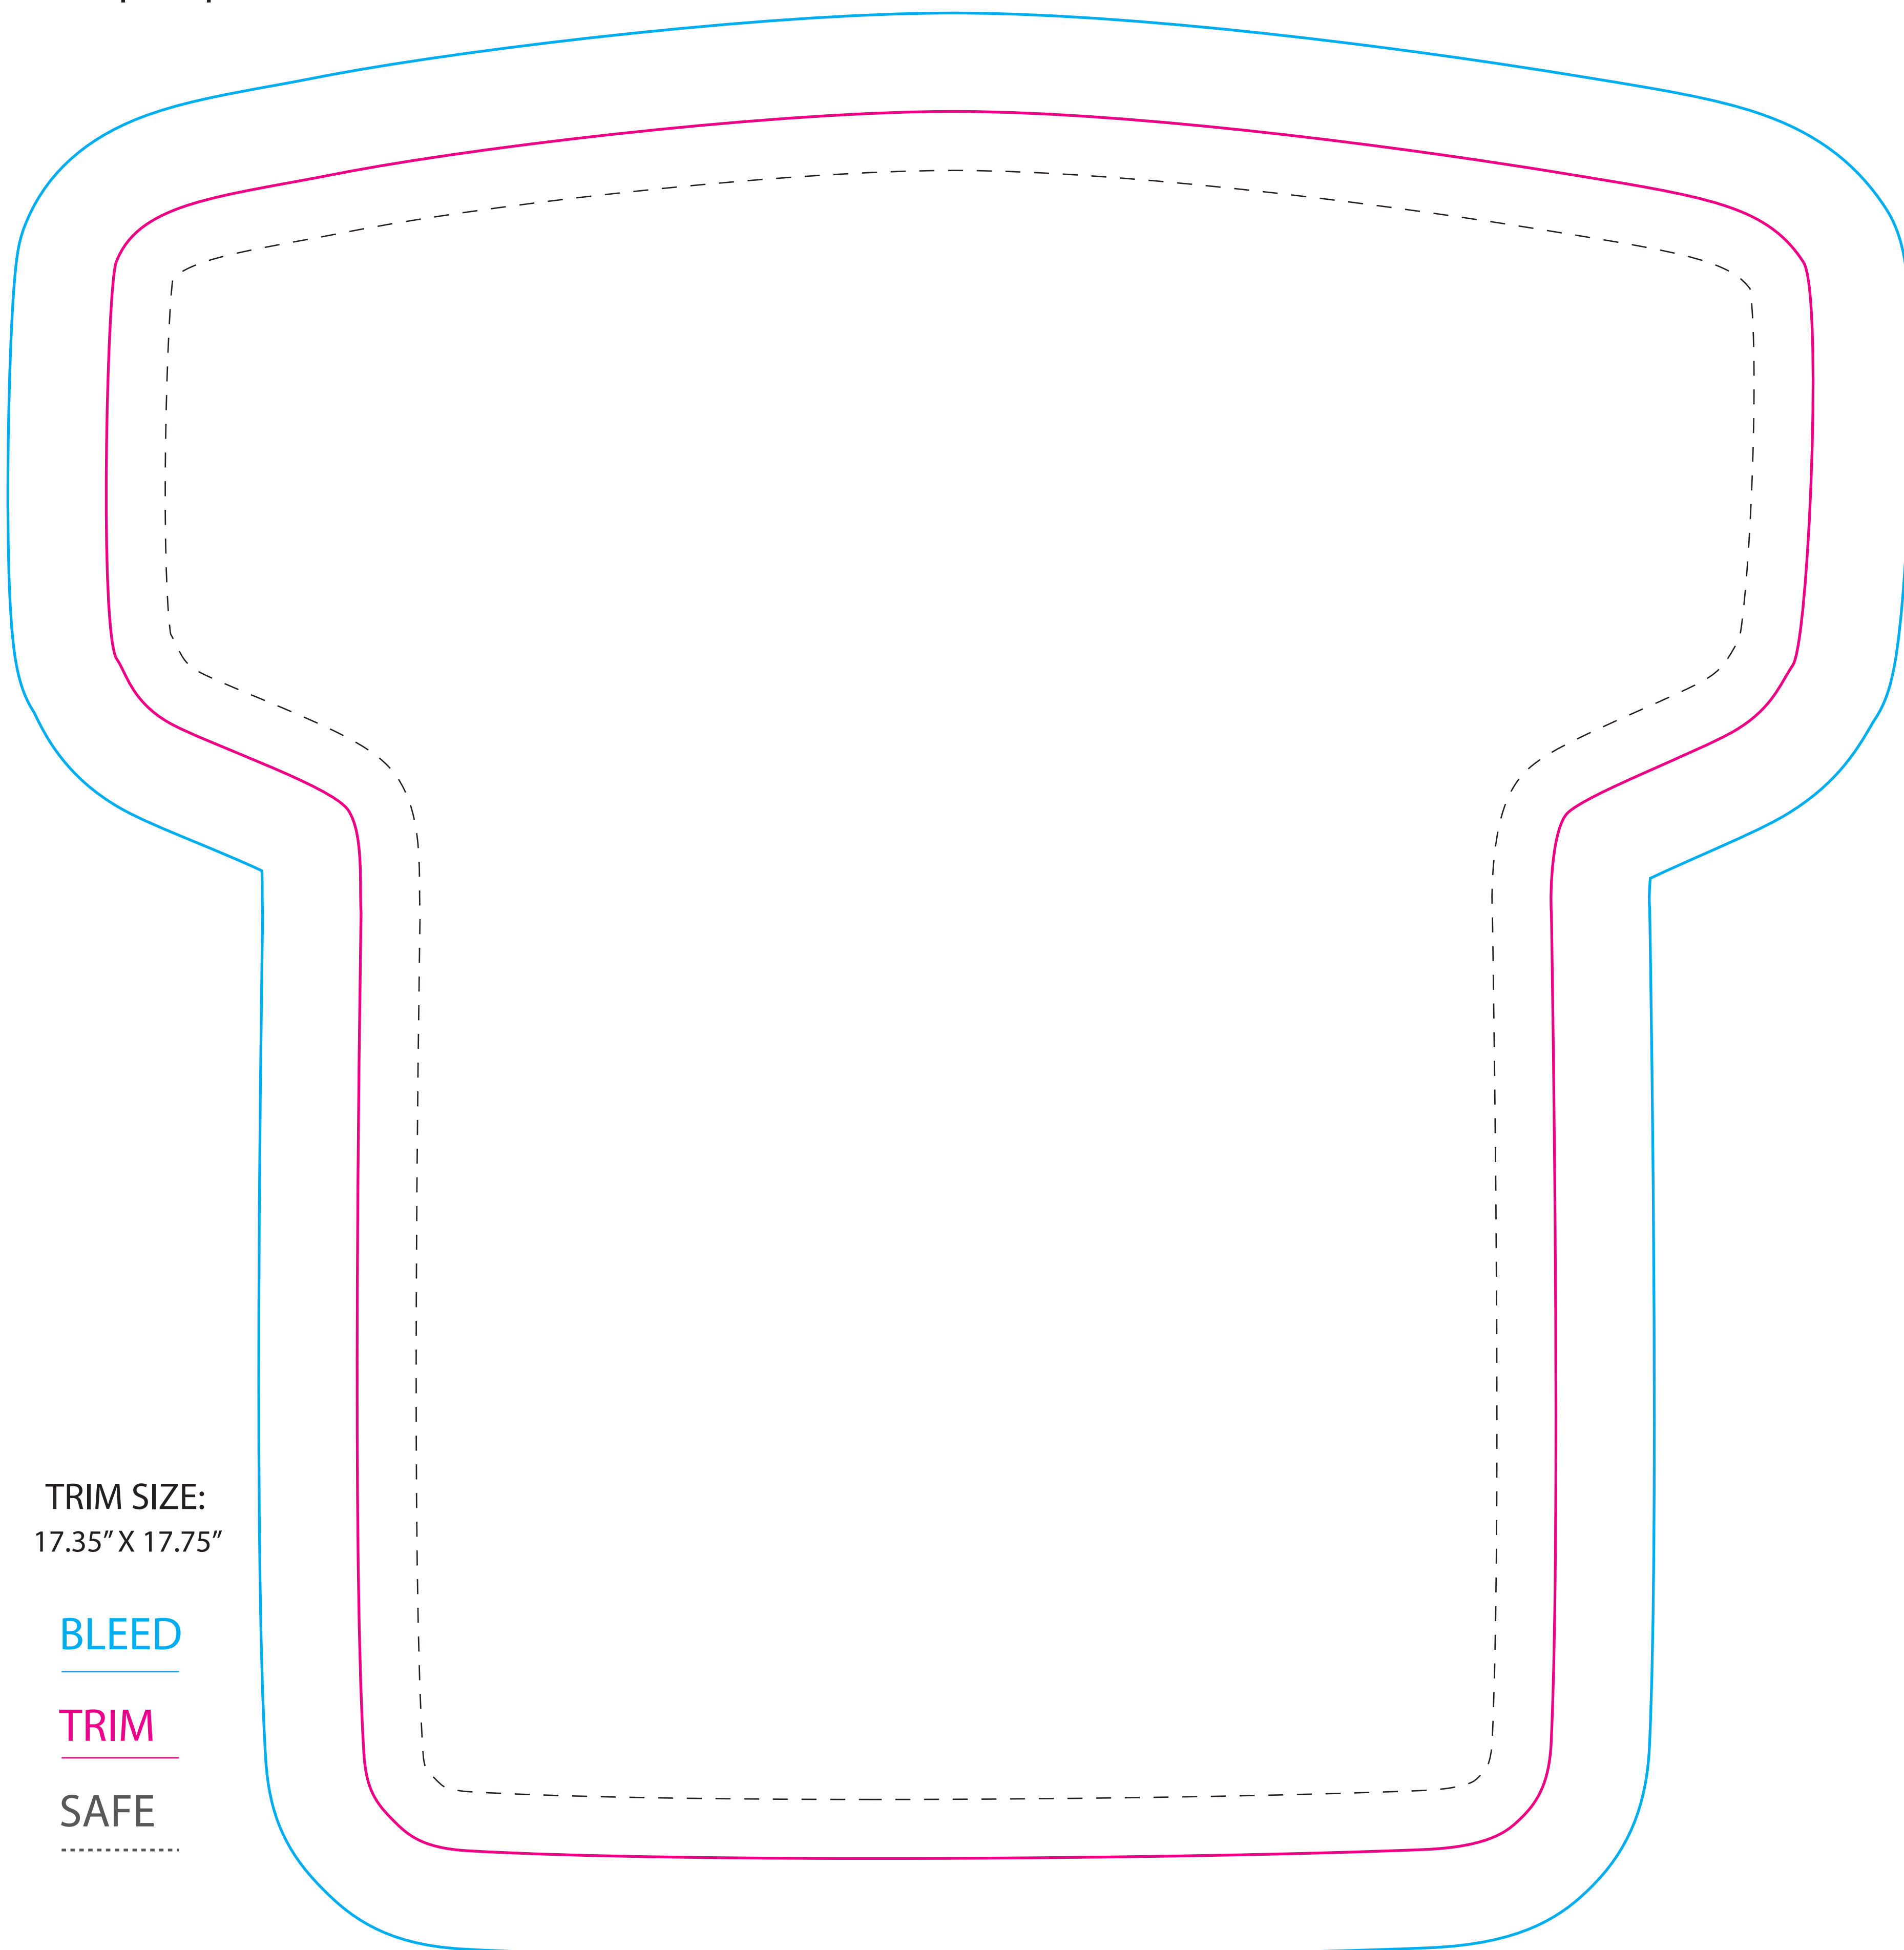

JR1718

Rally Jersey Shaped Towel

4cp Imprint Area: 17 x 18

TRIM SIZE:
17.35" X 17.75"

BLEED

TRIM

SAFE