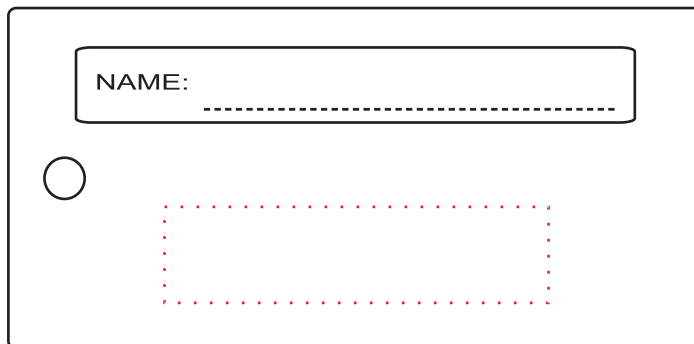

KC17

Executive Luggage Tag

Imprint area: 2W x .5H

Dotted line shows imprint area and will not print.

This art proof shows the approximate size, color and placement of your imprint relative to the size of the item.