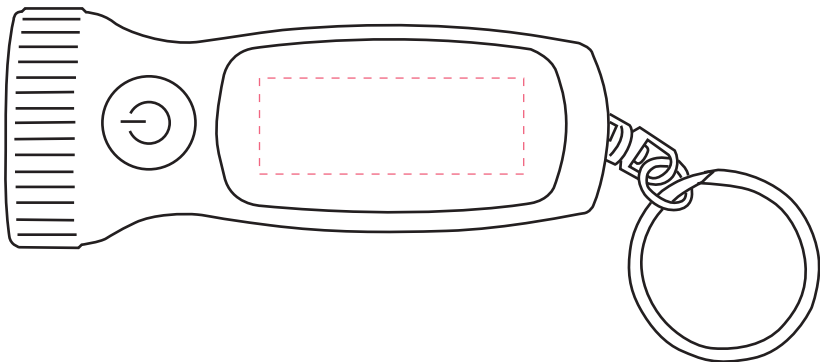

## Mini Flashlight Keylight

Imprint Area: .5 x 1.375

Dotted line shows imprint area and will not print.