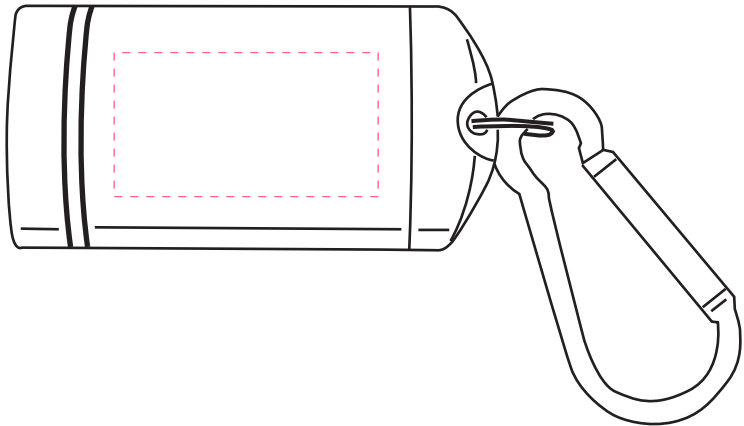

KL45

Magnetic Pop Off Key Light

Imprint Area: .75 x 1.375

Dotted line shows imprint area and will not print.