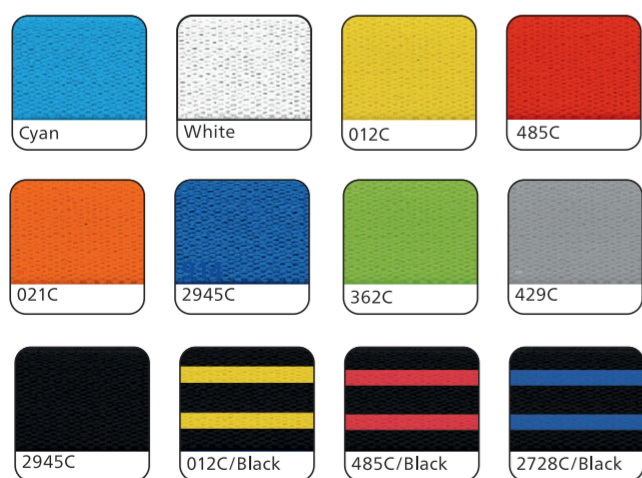

Band Colors

Button Styles

Gel Dome Sizes

PLACE YOUR ARTWORK ONTO THE "ART" LAYER

- PAY ATTENTION TO THE SAFETY GUIDELINES
- ALL TEXT MUST BE CONVERTED TO OUTLINES
- ALL ART MUST BE VECTOR
- ALL COVER ART MUST BE 100% BLACK

 = SAFETY - KEEP ALL ARTWORK INSIDE THIS BORDER