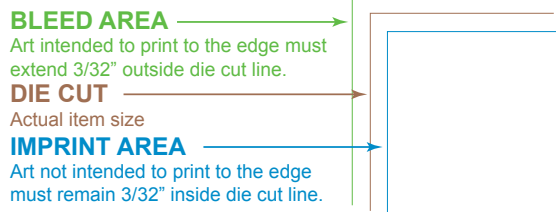

Item Number: LM23

Item Size: 5.5" x 8.25"

Imprint Area: 5.312" x 8.062"

Artist Use Only: do not delete the following information!

Art intended to print to the edge must extend 3/32" outside the brown die line.
 Art NOT intended to print to the edge must remain 3/32" inside the brown die line.

This item includes STOCK graphics.

JANUARY							FEBRUARY							MARCH							APRIL							MAY							JUNE							
S	M	T	W	T	F	S	S	M	T	W	T	F	S	S	M	T	W	T	F	S	S	M	T	W	T	F	S	S	M	T	W	T	F	S	S	M	T	W	T	F	S	
1	2	3	4	5	6	7				1	2	3	4				1	2	3	4							1	1	2	3	4	5	6							1	2	3
8	9	10	11	12	13	14	5	6	7	8	9	10	11	5	6	7	8	9	10	11	2	3	4	5	6	7	8	7	8	9	10	11	12	13	4	5	6	7	8	9	10	
15	16	17	18	19	20	21	12	13	14	15	16	17	18	12	13	14	15	16	17	18	9	10	11	12	13	14	15	14	15	16	17	18	19	20	11	12	13	14	15	16	17	
22	23	24	25	26	27	28	19	20	21	22	23	24	25	19	20	21	22	23	24	25	16	17	18	19	20	21	22	21	22	23	24	25	26	27	18	19	20	21	22	23	24	
29	30	31	26	27	28	26	27	28	29	30	31	26	27	28	29	30	31	30	28	29	30	31	28	29	30	31	25	26	27	28	29	30										