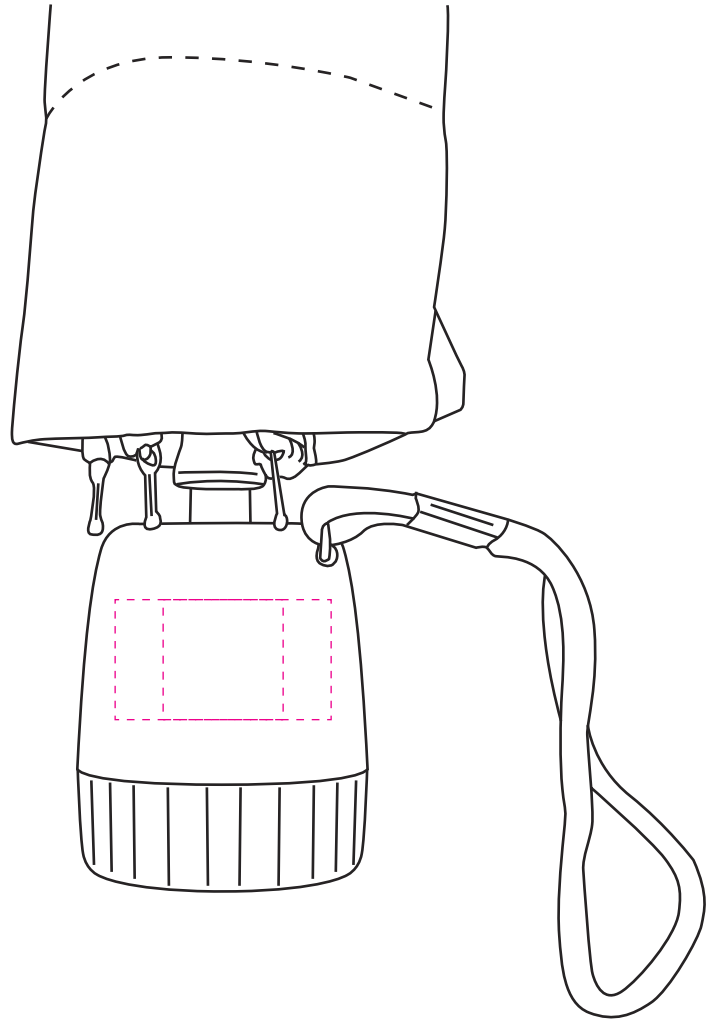

## Rain or Shine Light

Pad Print Imprint Area: .625 x 1.125

4cp Imprint Area: .625 x .625

ON PANEL OF UMBRELLA

T-Print and 4CP T-Print Imprint Area: 4 x 4