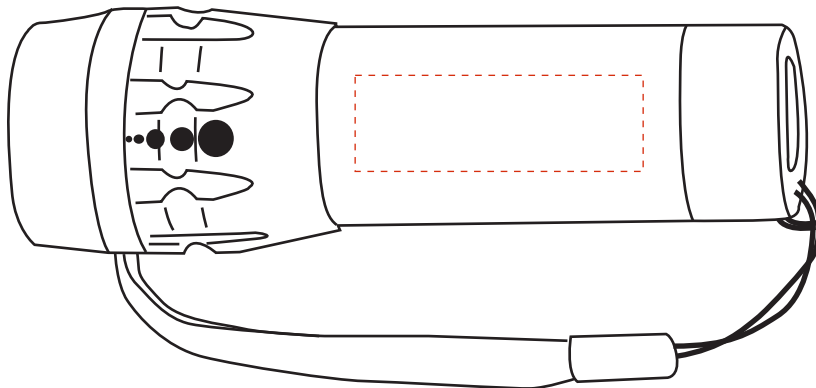

MFL39 Zoom Flashlight

Imprint area: 1.5W x .5H

Dotted line shows imprint area and will not print.