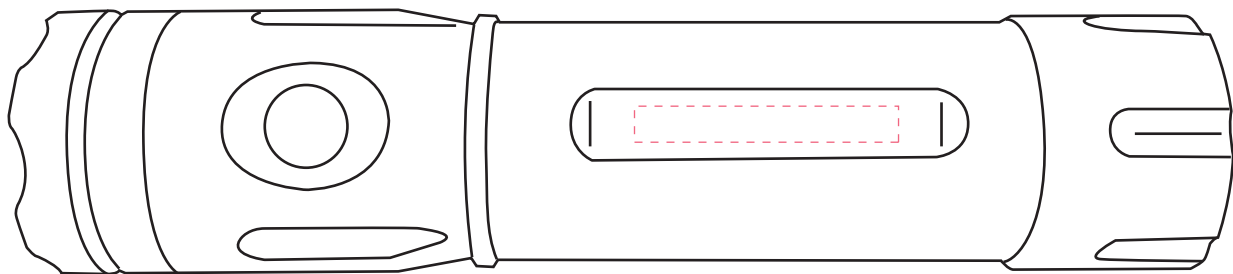

## Magnetic Power Slide Work Flashlight

Imprint Size: .1875 x 1.375

Dotted line shows imprint area and will not print.