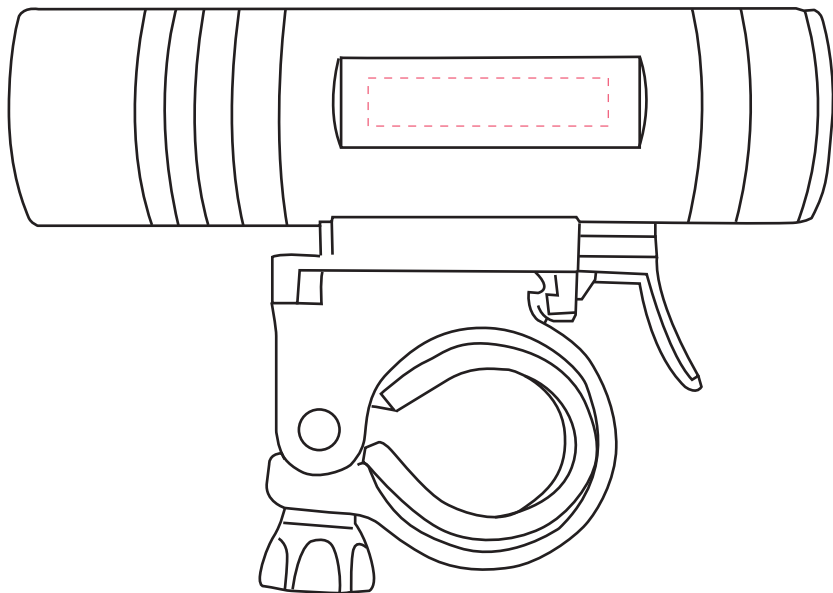

## Bike Headlight and Taillight Set

Imprint Area: .25 x 1.25

Dotted line shows imprint area and will not print.