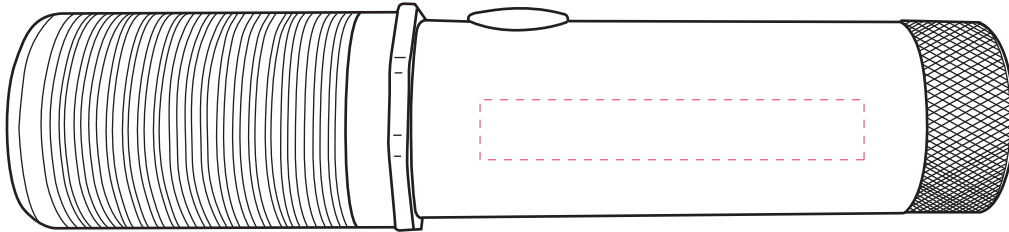

MFL66

Magnetic Emergency Wand Flashlight

Imprint Area: .3125 x 2

Dotted line shows imprint area and will not print.