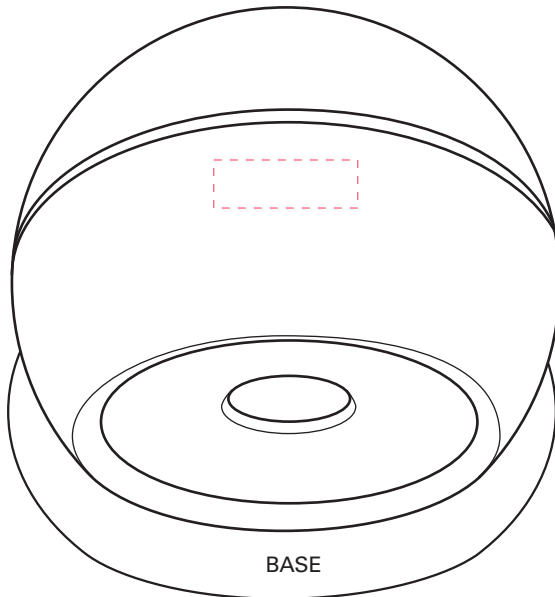

MFL71

360 Degree Magnetic Work Light

Imprint Area: .25 x .75

NOTE: Imprint is on the opposite side of the button.

Dotted line shows imprint area and will not print.