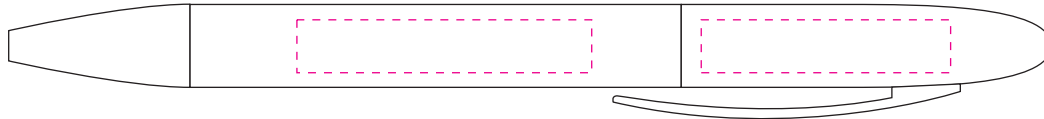

Italian Color Pens

Made in Italy

Pen Size: 5 7/16"

Side Barrel Imprint Area
39 mm x 7 mm

Side Cap Imprint Area
33 mm x 7 mm

Pad Print - Enter PMS Color Here

Dotted line shows imprint area and will not print.

Made in Italy

Pen Size: 5 7/16"

Clip Imprint Area
34 mm x 6 mm

Pad Print - Enter PMS Color Here

Dotted line shows imprint area and will not print.

VIRTUAL PROOF ONLY. Actual product and imprint may vary in color.