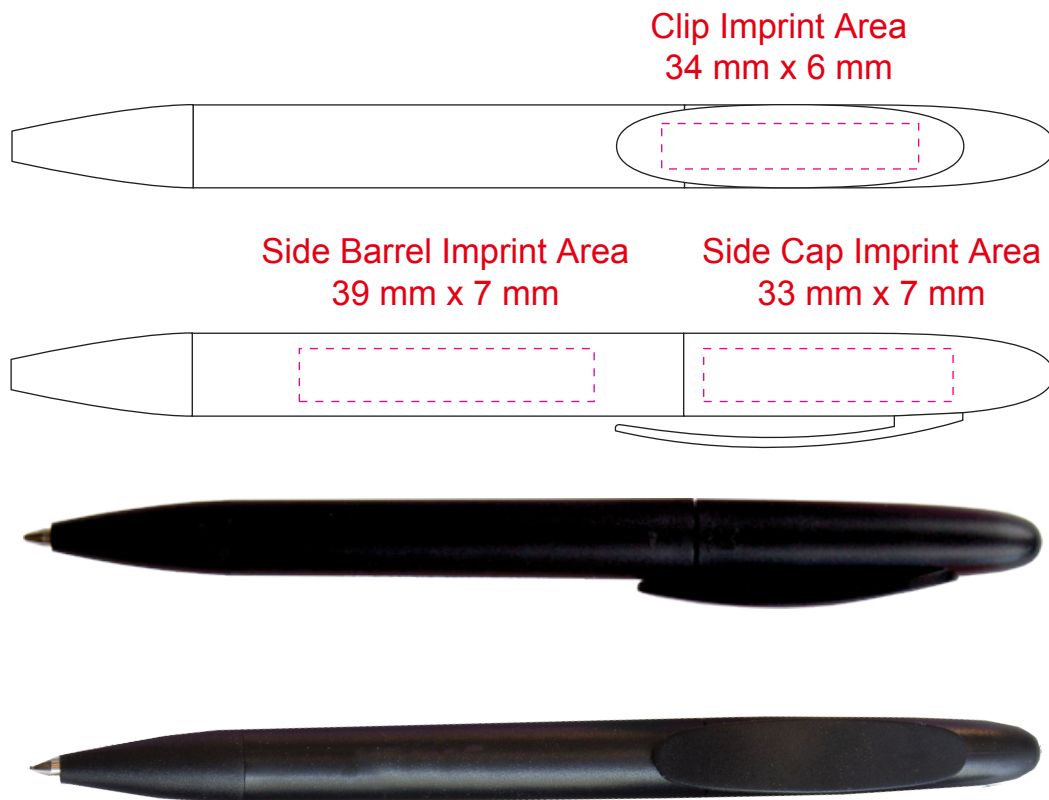

Italian Color Pens

Made in Italy

Pen Size: 5 7/16"

Pad Print - Enter PMS Color Here

Dotted line shows imprint area and will not print.

VIRTUAL PROOF ONLY. Actual product and imprint may vary in color.

Because of the different colors and textures of substrates that are printed, we DO NOT guarantee exact PMS and/or color matches.